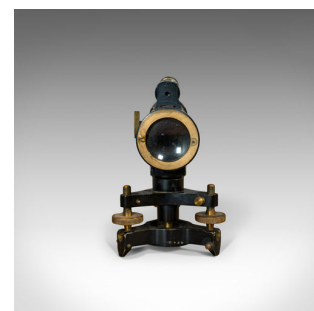

## Antique Surveyor's Level, English, Brass, Scientific Instrument, Halden & Sons

### DESCRIPTION

Our Stock # 18.6961

This is an antique surveyor's level. An English, brass scientific instrument by J. Halden & Sons of Manchester, dating to the early 20th century, circa 1920.

- Appealing level with a municipal background
- Displays a desirable aged patina
- Black, lacquered brass primary barrel with polished fixtures
- Makes for a super desk ornament – the perfect gift for those of an engineering mind
- Objective element measures 35mm (1.5")
- Pair of spirit levels mounted to the top
- Vernier wheel in brass to the primary barrel
- Free standing or could be mounted to a tripod
- Barrel engraved with the maker's mark for J. Halden & Co Ltd, Manchester

& London

- Carry case features the number 26

• Labels to interior with dates from 1929 onwards signify service by A.C. Thornton of Manchester

Search [London Fine for #18.6961](#), or scan the QR code for more photos and details

### DIMENSIONS

Max Width: 28.5cm (11.25")

Max Depth: 11cm (4.25")

Max Height: 18cm (7")

Carry Case Width: 33cm (13")

Carry Case Depth: 15cm (6")

Carry Case Height: 21.5cm (8.5")

Find out more about J. Halden & Sons of Manchester