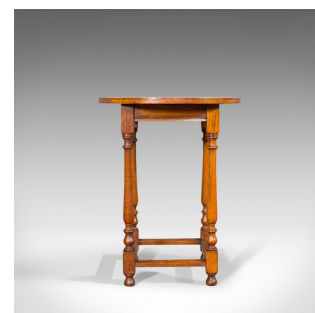

Antique Circular Occasional Table, English, Oak, Side, Lamp, Edwardian, C.1910

**DESCRIPTION**

Our Stock # 18.6977

This is an antique circular occasional table. An English, oak side or lamp table, dating to the Edwardian period, circa 1910.

- Appealing, circular side table
- Displays a desirable aged patina
- Select oak shows fine grain interest
- Rich caramel hues beam beneath a wax polish finish
- The top supported by stout shoulders with beaded apron
- Strikingly figured top with high aesthetic appeal
- Supported by long, tapering baluster legs
- Standing upon four squat bun feet and united by stretchers

This is an attractive antique occasional table. The wonderfully figured top will delight fans of grain interest, whilst the useful proportion would enhance any living room or hall. Solid joints and construction, delivered waxed, polished and ready for the home.

Search [London Fine for #18.6977](#) , or scan the QR code for more photos and details

**DIMENSIONS**

Max Width: 55cm (21.75")  
 Max Depth: 55cm (21.75")  
 Max Height: 71.5cm (28.25")