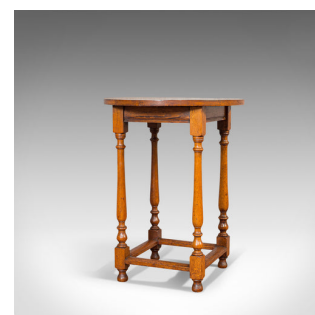

Antique Circular Occasional Table, English, Oak, Side, Lamp, Edwardian, C.1910

**DESCRIPTION**

Our Stock # 18.6977

This is an antique circular occasional table. An English, oak side or lamp table, dating to the Edwardian period, circa 1910.

- Appealing, circular side table
- Displays a desirable aged patina
- Select oak shows fine grain interest
- Rich caramel hues beam beneath a wax polish finish
- The top supported by stout shoulders with beaded apron
- Strikingly figured top with high aesthetic appeal
- Supported by long, tapering baluster legs
- Standing upon four squat bun feet and united by stretchers

This is an attractive antique occasional table. The wonderfully figured top will delight fans of grain interest, whilst the useful proportion would enhance any living room or hall. Solid joints and construction, delivered waxed, polished and ready for the home.

Search [London Fine for #18.6977](#) , or scan the QR code for more photos and details

**DIMENSIONS**

Max Width: 55cm (21.75")  
 Max Depth: 55cm (21.75")  
 Max Height: 71.5cm (28.25")