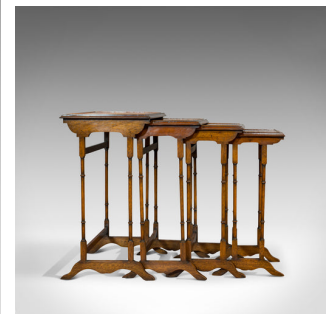

Antique Quartetto of Tables, English, Walnut, Mahogany, Nest, Edwardian, C.1910

DESCRIPTION

Our Stock # 18.6978

This is an antique quartetto of tables. An English, walnut over mahogany set of nest tables, dating to the Edwardian period, circa 1910.

- Of quality craftsmanship, strongly jointed and robust
- Displaying a desirable aged patina
- Superb walnut with fine grain interest
- Rich, deep caramel hues
- Each of the galleried table tops are decorated with an inlay of book-matched walnut
- Raised upon pairs of mahogany turned column supports united by stretchers to the rear
- Stood upon arched trestle feet with serpentine carved appearance
- Nesting perfectly or cascading to provide interest in a room

This is an attractive antique quartetto of tables, with striking grain interest. Solid joints and construction, delivered waxed, polished and ready to be enjoyed.

Search [London Fine for #18.6978](#) , or scan the QR code for more photos and details

DIMENSIONS

- Max Width: 50.5cm (20")
- Max Depth: 35cm (13.75")
- Max Height: 65.5cm (25.75")
- Table 2 Width: 42.5cm (16.75")
- Table 2 Depth: 32cm (12.5")
- Table 2 Height: 63cm (24.75")
- Table 3 Width: 35cm (13.75")
- Table 3 Depth: 30cm (11.75")
- Table 3 Height: 61cm (24")
- Table 4 Width: 28.5cm (11.25")
- Table 4 Depth: 27.5cm (10.75")
- Table 4 Height: 59.5cm (23.5")