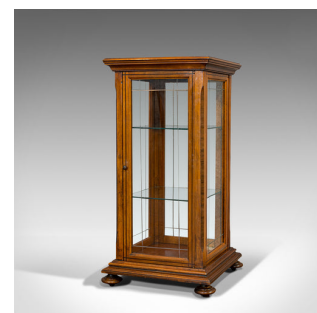

Antique Shop Display Cabinet, English, Oak, Walnut, Showcase, Edwardian, C.1910

DESCRIPTION

Our Stock # 18.6981

This is an antique shop display cabinet. An English, oak and walnut showcase, dating to the Edwardian period, circa 1910.

- Beautifully glazed cabinet
- Displays a desirable aged patina
- Oak shows fine grain interest and pleasing caramel hues
- Quartered walnut inlay used to striking effect, decorating the counter top
- Fully glazed to each side with clear, bright glass
- Cut glass plates provide further interest
- Opening door to front dressed with small foliate pull in brass
- Inlaid, canted corners in contrasting dark hues
- Arranged with a pair of glass shelves to the interior
- Supported by brass roundels to each corner
- Presented upon a tiered, continuous plinth base

Search [London Fine for #18.6981](#) , or scan the QR code for more photos and details

DIMENSIONS

Max Width: 46cm (18")

Max Depth: 46cm (18")

Max Height: 95.5cm (37.5")