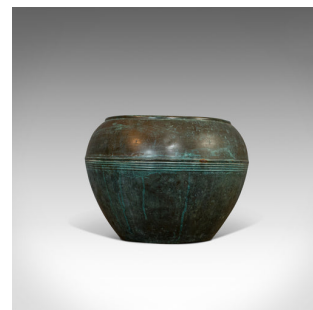

Antique Planter, English, Copper, Pot, Jardiniere, Henry Loveridge, Circa 1900

**DESCRIPTION**

Our Stock # 18.6984

This is an antique planter. An English, copper pot or jardiniere by Henry Loveridge & Co, dating to the late 19th century, circa 1900.

- Wonderfully patinated with attractive colouration
- Displaying a desirable aged patina
- Copper in good, weathered order with verde gris in abundance
- Generous size and fascinating form
- Pleasingly shaped with decorative band to the circumference
- Rolled opening with a diameter of 24cm (9.5")
- Pair of drain holes to base, making it ideal as a planter
  - Circular trade mark appears on the underside of Henry Loveridge & Co, Wolverhampton

This is a charming antique planter, set to bring great colour and patination to an orangery or ornamental garden. Delivered polished and ready to display.

Search [London Fine for #18.6984](#) , or scan the QR code for more photos and details

**DIMENSIONS**

Max Width: 32cm (12.5")

Max Depth: 32cm (12.5")

Max Height: 25.5cm (10")

Opening Diameter: 24cm (9.5")

Find out more about Henry Loveridge & Co here...