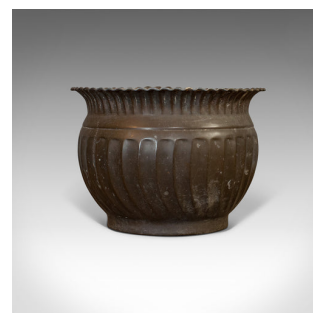

Vintage Flower Planter, Copper, Jardiniere, Pot, Art Nouveau Taste, Circa 1950

**DESCRIPTION**

Our Stock # 18.6985

This is a vintage flower planter. An English, copper jardiniere or pot with overtones of Art Nouveau taste, dating to the mid 20th century, circa 1950.

- Foliate bulb form and of generous size
- Displays a desirable aged patina
- Pleasingly weathered copper with dark hues
- Shaped petal rim cascades through the pot with a twisted vane finish
- Generous opening diameter of 24.5cm (9.75")

This is a charming vintage flower planter, with appealing foliate shape and patination. Delivered polished and ready for planting.

Search [London Fine for #18.6985](#), or scan the QR code for more photos and details

DIMENSIONS

Max Width: 30cm (11.75")

Max Depth: 30cm (11.75")

Max Height: 22cm (8.75")

Opening Diameter: 24.5cm (9.75")