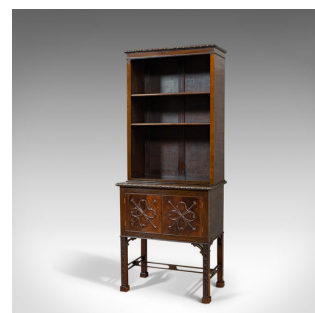

Compact Antique Open Bookcase, Mahogany, Sideboard, Dresser, Edwardian, C.1910

**DESCRIPTION**

Our Stock # 18.6982

This is a compact antique open bookcase. An English, mahogany sideboard or dresser in the manner of Chinese Chippendale, dating to the Edwardian period, circa 1910.

- Unusually diminutive stature endears itself
- Displaying a desirable aged patina
- Mahogany shows fine grain interest
- The wax polish finish enhancing the rich caramel hues
- Arranged as an open bookcase over a pot cupboard base
- Carved crown moulding stands above the whole with foliate motif
- The pattern continued along the sideboard edge
- Pair of shelves offer height adjustment
- Fascinating bentwood mouldings adorn both cabinet doors
- The right hand door dressed with an inset lock – key absent
- Supported by square section legs, enhanced with carved floral patterns and pierced brackets

Search [London Fine for #18.6982](#) , or scan the QR code for more photos and details

**DIMENSIONS**

- Max Width: 61cm (24")
- Max Depth: 38cm (15")
- Max Height: 152cm (59.75")
- Shelf Size Width: 52cm (20.5")
- Shelf Size Depth: 24cm (9.5")