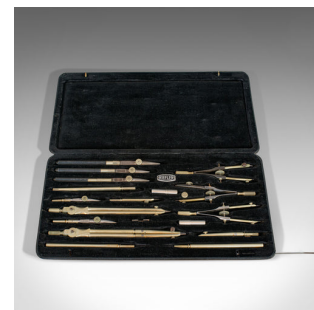

Vintage Draughtsman's Set, German, Drawing Instruments, Riefler, Circa 1950

DESCRIPTION

Our Stock # 18.6898

This is a vintage draughtsman's set. A German, nickel silver drawing instrument set by Riefler, dating to the mid 20th century, circa 1950.

- Nineteen piece instrument set
- Displays a desirable aged patina
- Silver nickel tools in good order
- Enclosed within a textured carry case
- Presented within a black velvet lining
- Maker's marks to case lid and interior
- Pair of compass, trio of ruling pens and accessories
- Vintage Dollond & Aitchison ink blotter supplied

This is an appealing vintage draughtsman's set by the renowned Riefler of Germany. Well suited to the desk top or within a collection. Delivered polished and ready for the home office.

Search [London Fine for #18.6898](#) , or scan the QR code for more photos and details

DIMENSIONS

Max Width: 27cm (10.75")

Max Depth: 14cm (5.5")

Max Height: 3cm (1.25")