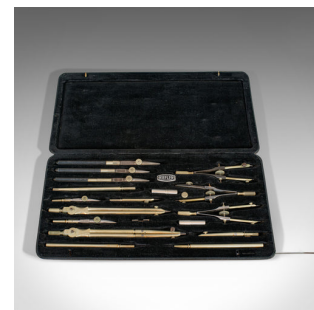

Vintage Draughtsman's Set, German, Drawing Instruments, Riefler, Circa 1950

DESCRIPTION

Our Stock # 18.6898

This is a vintage draughtsman's set. A German, nickel silver drawing instrument set by Riefler, dating to the mid 20th century, circa 1950.

- Nineteen piece instrument set
- Displays a desirable aged patina
- Silver nickel tools in good order
- Enclosed within a textured carry case
- Presented within a black velvet lining
- Maker's marks to case lid and interior
- Pair of compass, trio of ruling pens and accessories
- Vintage Dollond & Aitchison ink blotter supplied

This is an appealing vintage draughtsman's set by the renowned Riefler of Germany. Well suited to the desk top or within a collection. Delivered polished and ready for the home office.

Search [London Fine for #18.6898](#) , or scan the QR code for more photos and details

DIMENSIONS

Max Width: 27cm (10.75")

Max Depth: 14cm (5.5")

Max Height: 3cm (1.25")

LIST PRICE

£395.00