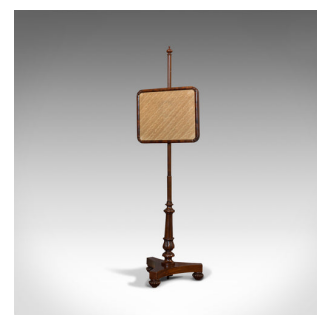

Antique Pole Screen, English, Mahogany, Fireside Shield, Tapestry, Regency, 1820

DESCRIPTION

Our Stock # 18.6525

This is an antique pole screen. An English, mahogany fireside shield with tapestry panel, dating to the Regency period, circa 1820.

- Quality Regency fireside screen
- Displays a desirable aged patina
- Mahogany shows fine grain interest in the lustrous wax polished finish
- The adjustable screen panel is easy to position
- An expertly turned post rises to a delightful capping finial
- Foliate vine tapestry mounted in a square frame decorated with scrolls
- The post anchored to a hyperboloid platform with a superb bulb carving above
- Standing upon tapered bun feet with fascinating gadrooned carvings

This is charming antique pole screen, offering quality fireside heat shielding from the Regency period. Set to enhance the fireplace of any living room. Delivered waxed, polished and ready for the home.

Search [London Fine for #18.6525](#) , or scan the QR code for more photos and details

DIMENSIONS

Max Width: 40.5cm (16")

Max Depth: 33cm (13")

Max Height: 140.5cm (55.25")

Adjustment Range: 64.5cm (25.5")