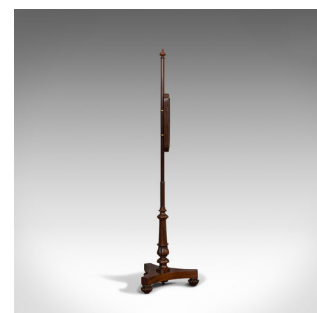

Antique Pole Screen, English, Mahogany, Fireside Shield, Tapestry, Regency, 1820

DESCRIPTION

Our Stock # 18.6525

This is an antique pole screen. An English, mahogany fireside shield with tapestry panel, dating to the Regency period, circa 1820.

- Quality Regency fireside screen
- Displays a desirable aged patina
- Mahogany shows fine grain interest in the lustrous wax polished finish
- The adjustable screen panel is easy to position
- An expertly turned post rises to a delightful capping finial
- Foliate vine tapestry mounted in a square frame decorated with scrolls
- The post anchored to a hyperboloid platform with a superb bulb carving above
- Standing upon tapered bun feet with fascinating gadrooned carvings

This is charming antique pole screen, offering quality fireside heat shielding from the Regency period. Set to enhance the fireplace of any living room. Delivered waxed, polished and ready for the home.

Search [London Fine for #18.6525](#) , or scan the QR code for more photos and details

DIMENSIONS

Max Width: 40.5cm (16")

Max Depth: 33cm (13")

Max Height: 140.5cm (55.25")

Adjustment Range: 64.5cm (25.5")