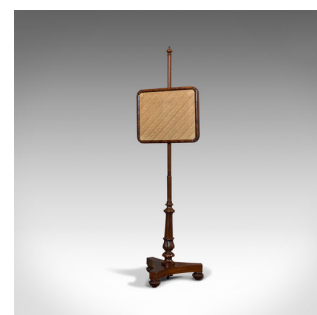

Antique Pole Screen, English, Mahogany, Fireside Shield, Tapestry, Regency, 1820

DESCRIPTION

Our Stock # 18.6525

This is an antique pole screen. An English, mahogany fireside shield with tapestry panel, dating to the Regency period, circa 1820.

- Quality Regency fireside screen
- Displays a desirable aged patina
- Mahogany shows fine grain interest in the lustrous wax polished finish
- The adjustable screen panel is easy to position
- An expertly turned post rises to a delightful capping finial
- Foliate vine tapestry mounted in a square frame decorated with scrolls
- The post anchored to a hyperboloid platform with a superb bulb carving above
- Standing upon tapered bun feet with fascinating gadrooned carvings

This is charming antique pole screen, offering quality fireside heat shielding from the Regency period. Set to enhance the fireplace of any living room. Delivered waxed, polished and ready for the home.

Search [London Fine for #18.6525](#) , or scan the QR code for more photos and details

DIMENSIONS

Max Width: 40.5cm (16")

Max Depth: 33cm (13")

Max Height: 140.5cm (55.25")

Adjustment Range: 64.5cm (25.5")