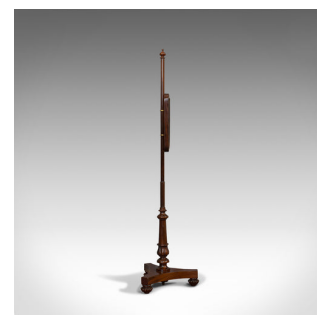

Antique Pole Screen, English, Mahogany, Fireside Shield, Tapestry, Regency, 1820

DESCRIPTION

Our Stock # 18.6525

This is an antique pole screen. An English, mahogany fireside shield with tapestry panel, dating to the Regency period, circa 1820.

- Quality Regency fireside screen
- Displays a desirable aged patina
- Mahogany shows fine grain interest in the lustrous wax polished finish
- The adjustable screen panel is easy to position
- An expertly turned post rises to a delightful capping finial
- Foliate vine tapestry mounted in a square frame decorated with scrolls
- The post anchored to a hyperboloid platform with a superb bulb carving above
- Standing upon tapered bun feet with fascinating gadrooned carvings

This is charming antique pole screen, offering quality fireside heat shielding from the Regency period. Set to enhance the fireplace of any living room. Delivered waxed, polished and ready for the home.

Search [London Fine for #18.6525](#) , or scan the QR code for more photos and details

DIMENSIONS

Max Width: 40.5cm (16")

Max Depth: 33cm (13")

Max Height: 140.5cm (55.25")

Adjustment Range: 64.5cm (25.5")