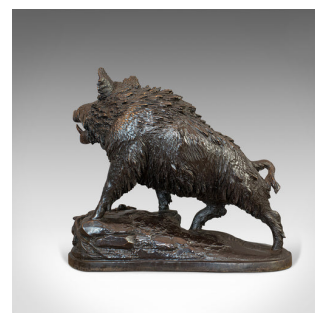

Very Large Vintage Bronze Boar Sculpture, Continental, Natural Study, Statue

DESCRIPTION

Our Stock # 18.7004

This is a very large, vintage bronze boar sculpture. A Continental, natural study or statue of the European wild boar, dating to the mid 20th century, circa 1950.

- Of profuse detail and impressive weight
- Displays a desirable aged patina
- Sculpted bronze with wonderful flashes of golden tones
- Extraordinary attention to detail in the fur coat
- Natural study of a male forest boar – of large size for a decorative sculpture
- Very heavy piece at 16.2kg (35.7lb)
- Standing atop a small woodland mound with leaf and acorn decor
- In the broad manner of Il Porcellino - a fountain in Florence, Italy
- Further influenced by the standing boars of 19th century Black Forest wood carvings
- Artist's name to front appears to read A. Trouffer

Search [London Fine for #18.7004](#) , or scan the QR code for more photos and details

DIMENSIONS

Max Width: 18cm (7")

Max Depth: 51cm (20")

Max Height: 42.5cm (16.75")