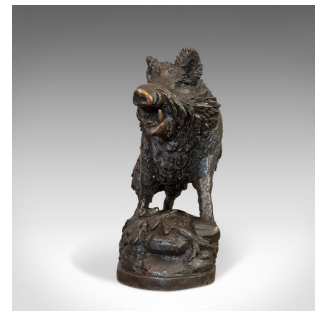

Very Large Vintage Bronze Boar Sculpture, Continental, Natural Study, Statue

DESCRIPTION

Our Stock # 18.7004

This is a very large, vintage bronze boar sculpture. A Continental, natural study or statue of the European wild boar, dating to the mid 20th century, circa 1950.

- Of profuse detail and impressive weight
- Displays a desirable aged patina
- Sculpted bronze with wonderful flashes of golden tones
- Extraordinary attention to detail in the fur coat
- Natural study of a male forest boar – of large size for a decorative sculpture
- Very heavy piece at 16.2kg (35.7lb)
- Standing atop a small woodland mound with leaf and acorn decor
- In the broad manner of Il Porcellino - a fountain in Florence, Italy
- Further influenced by the standing boars of 19th century Black Forest wood carvings
- Artist's name to front appears to read A. Trouffer

Search [London Fine for #18.7004](#) , or scan the QR code for more photos and details

DIMENSIONS

Max Width: 18cm (7")

Max Depth: 51cm (20")

Max Height: 42.5cm (16.75")