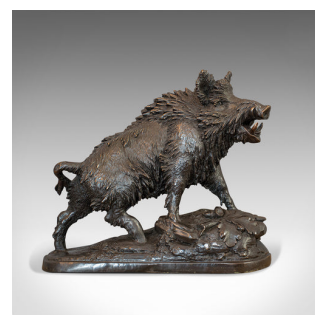

Very Large Vintage Bronze Boar Sculpture, Continental, Natural Study, Statue

DESCRIPTION

Our Stock # 18.7004

This is a very large, vintage bronze boar sculpture. A Continental, natural study or statue of the European wild boar, dating to the mid 20th century, circa 1950.

- Of profuse detail and impressive weight
- Displays a desirable aged patina
- Sculpted bronze with wonderful flashes of golden tones
- Extraordinary attention to detail in the fur coat
- Natural study of a male forest boar – of large size for a decorative sculpture
- Very heavy piece at 16.2kg (35.7lb)
- Standing atop a small woodland mound with leaf and acorn decor
- In the broad manner of Il Porcellino - a fountain in Florence, Italy
- Further influenced by the standing boars of 19th century Black Forest wood carvings
- Artist's name to front appears to read A. Trouffer

Search [London Fine for #18.7004](#) , or scan the QR code for more photos and details

DIMENSIONS

Max Width: 18cm (7")

Max Depth: 51cm (20")

Max Height: 42.5cm (16.75")