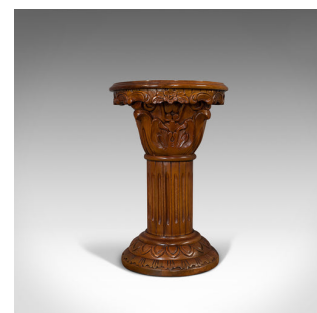

Vintage Torchere Stand, Oriental, Mahogany, Marble, Jardiniere, Lamp Table

DESCRIPTION

Our Stock # 18.7019

This is a vintage torchere stand. An oriental mahogany and marble jardiniere or lamp table, dating to the late 20th century, circa 1980.

- Deeply carved stand with appealing colour
- Displays a desirable aged patina
- Select mahogany shows fine grain interest
- Rich russet hues beneath the wax polish finish
- The circular top inlaid with eye-catching Rojo Coralito marble
- Some small marks beneath the polish under close inspection
- Deeply tiered edge with foliate carved apron
- Upstand presents a broad leaf carved fascia to each side
- Rising on an ornate fluted central column with reverse gadrooned carvings
- Tiered plinth with continuous petal motif over pattern carved base

Search [London Fine for #18.7019](#) , or scan the QR code for more photos and details

DIMENSIONS

Max Width: 40cm (15.75")
 Max Depth: 40cm (15.75")
 Max Height: 61cm (24")
 Marble Diameter: 31.5cm (12.5")