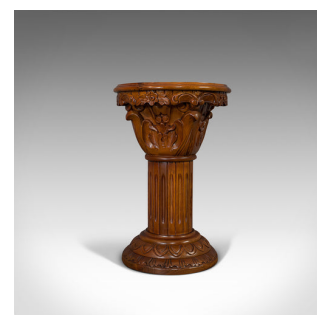

Vintage Torchere Stand, Oriental, Mahogany, Marble, Jardiniere, Lamp Table

DESCRIPTION

Our Stock # 18.7019

This is a vintage torchere stand. An oriental mahogany and marble jardiniere or lamp table, dating to the late 20th century, circa 1980.

- Deeply carved stand with appealing colour
- Displays a desirable aged patina
- Select mahogany shows fine grain interest
- Rich russet hues beneath the wax polish finish
- The circular top inlaid with eye-catching Rojo Coralito marble
- Some small marks beneath the polish under close inspection
- Deeply tiered edge with foliate carved apron
- Upstand presents a broad leaf carved fascia to each side
- Rising on an ornate fluted central column with reverse gadrooned carvings
- Tiered plinth with continuous petal motif over pattern carved base

Search [London Fine for #18.7019](#) , or scan the QR code for more photos and details

DIMENSIONS

Max Width: 40cm (15.75")
 Max Depth: 40cm (15.75")
 Max Height: 61cm (24")
 Marble Diameter: 31.5cm (12.5")