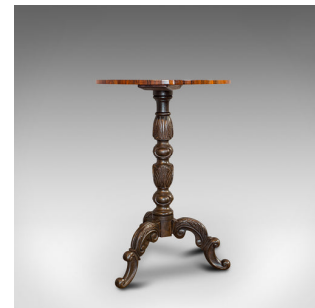

Antique Games Table, English, Rosewood, Mahogany, Chess Board, Victorian, C.1880

DESCRIPTION

Our Stock # 18.6800

This is an antique games table. An English, Rosewood over mahogany chess board, dating to the Victorian period, circa 1880.

- Distinguished, elegant chess table
- Displays a desirable aged patina
- Circular Rosewood top offers fine grain interest and rich caramel hues
- Mahogany support and legs in dark russet tones
- Beautiful inlaid chess board to the broad top
- Striking Rosewood and contrasting bleached burr walnut squares
- The square board measuring 30.5cm
- Raised upon a turned baluster column
- Further decorated with broad leaf carvings and acanthus bulb
- Raised upon a tri-form of cabriole legs with superb scrolled toes

Search [London Fine for #18.6800](#) , or scan the QR code for more photos and details

DIMENSIONS

Max Width: 45.5cm (18")

Max Depth: 45.5cm (18")

Max Height: 67cm (26.5")

Chess Board Width: 30.5cm (12")

Chess Board Depth: 30.5cm (12")