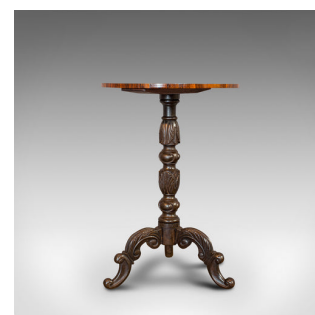

Antique Games Table, English, Rosewood, Mahogany, Chess Board, Victorian, C.1880

DESCRIPTION

Our Stock # 18.6800

This is an antique games table. An English, Rosewood over mahogany chess board, dating to the Victorian period, circa 1880.

- Distinguished, elegant chess table
- Displays a desirable aged patina
- Circular Rosewood top offers fine grain interest and rich caramel hues
- Mahogany support and legs in dark russet tones
- Beautiful inlaid chess board to the broad top
- Striking Rosewood and contrasting bleached burr walnut squares
- The square board measuring 30.5cm
- Raised upon a turned baluster column
- Further decorated with broad leaf carvings and acanthus bulb
- Raised upon a tri-form of cabriole legs with superb scrolled toes

Search [London Fine for #18.6800](#) , or scan the QR code for more photos and details

DIMENSIONS

Max Width: 45.5cm (18")

Max Depth: 45.5cm (18")

Max Height: 67cm (26.5")

Chess Board Width: 30.5cm (12")

Chess Board Depth: 30.5cm (12")