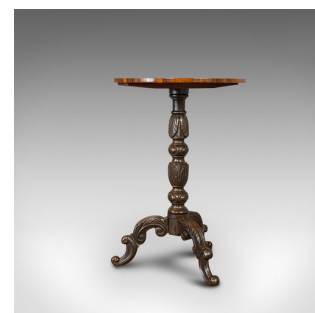

Antique Games Table, English, Rosewood, Mahogany, Chess Board, Victorian, C.1880

DESCRIPTION

Our Stock # 18.6800

This is an antique games table. An English, Rosewood over mahogany chess board, dating to the Victorian period, circa 1880.

- Distinguished, elegant chess table
- Displays a desirable aged patina
- Circular Rosewood top offers fine grain interest and rich caramel hues
- Mahogany support and legs in dark russet tones
- Beautiful inlaid chess board to the broad top
- Striking Rosewood and contrasting bleached burr walnut squares
- The square board measuring 30.5cm
- Raised upon a turned baluster column
- Further decorated with broad leaf carvings and acanthus bulb
- Raised upon a tri-form of cabriole legs with superb scrolled toes

Search [London Fine for #18.6800](#) , or scan the QR code for more photos and details

DIMENSIONS

Max Width: 45.5cm (18")

Max Depth: 45.5cm (18")

Max Height: 67cm (26.5")

Chess Board Width: 30.5cm (12")

Chess Board Depth: 30.5cm (12")