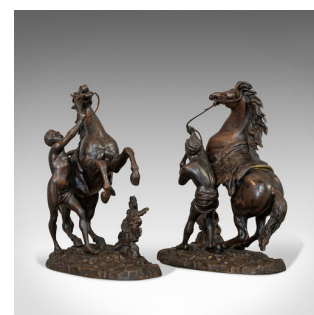

Antique, Pair, Marly Horses, French, Bronze, Equestrian, Statue, After Coustou

DESCRIPTION

Our Stock # 18.7008

This is an antique pair of Marly horses. A French, bronze equestrian statue after Guillaume Coustou (1677-1746), dating to the late 19th century, circa 1900.

- Beguiling representations of the famous Marly marble horses - now in the Louvre
- Each displays a desirable aged patina
- Pleasingly heavy bronze in very good order
- Weighing 6.95kg and 6.94kg respectively (15.3lb each)
- Two horses rear up as their grooms struggle to contain their power
- Superb craftsmanship captures the majesty of each horse
- Defined, muscular haunches give a fine sense of motion
- Further detailed with flowing mane and serpentine tail
- A look of surprise and fear captured on the groom's faces
- Delicate leather reigns the only means of asserting control
 - Their athletic form depicts primitive nature - a break from the mythological references of the time

Search [London Fine for #18.7008](#) , or scan the QR code for more photos and details

DIMENSIONS

- Horse 1 Width: 33cm (13")
- Horse 1 Depth: 15.5cm (6")
- Horse 1 Height: 33.5cm (13.25")
- Horse 2 Width: 31cm (12.25")
- Horse 2 Depth: 13.5cm (5.25")
- Horse 2 Height: 33cm (13")