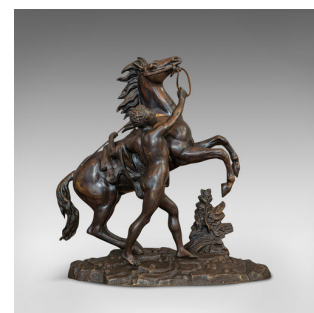

Antique, Pair, Marly Horses, French, Bronze, Equestrian, Statue, After Coustou

DESCRIPTION

Our Stock # 18.7008

This is an antique pair of Marly horses. A French, bronze equestrian statue after Guillaume Coustou (1677-1746), dating to the late 19th century, circa 1900.

- Beguiling representations of the famous Marly marble horses - now in the Louvre
- Each displays a desirable aged patina
- Pleasingly heavy bronze in very good order
- Weighing 6.95kg and 6.94kg respectively (15.3lb each)
- Two horses rear up as their grooms struggle to contain their power
- Superb craftsmanship captures the majesty of each horse
- Defined, muscular haunches give a fine sense of motion
- Further detailed with flowing mane and serpentine tail
- A look of surprise and fear captured on the groom's faces
- Delicate leather reigns the only means of asserting control
 - Their athletic form depicts primitive nature - a break from the mythological references of the time

Search [London Fine for #18.7008](#) , or scan the QR code for more photos and details

DIMENSIONS

- Horse 1 Width: 33cm (13")
- Horse 1 Depth: 15.5cm (6")
- Horse 1 Height: 33.5cm (13.25")
- Horse 2 Width: 31cm (12.25")
- Horse 2 Depth: 13.5cm (5.25")
- Horse 2 Height: 33cm (13")