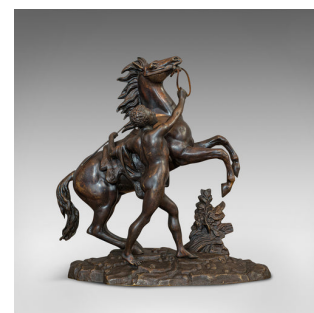

Antique, Pair, Marly Horses, French, Bronze, Equestrian, Statue, After Coustou

DESCRIPTION

Our Stock # 18.7008

This is an antique pair of Marly horses. A French, bronze equestrian statue after Guillaume Coustou (1677-1746), dating to the late 19th century, circa 1900.

- Beguiling representations of the famous Marly marble horses - now in the Louvre
- Each displays a desirable aged patina
- Pleasingly heavy bronze in very good order
- Weighing 6.95kg and 6.94kg respectively (15.3lb each)
- Two horses rear up as their grooms struggle to contain their power
- Superb craftsmanship captures the majesty of each horse
- Defined, muscular haunches give a fine sense of motion
- Further detailed with flowing mane and serpentine tail
- A look of surprise and fear captured on the groom's faces
- Delicate leather reigns the only means of asserting control
 - Their athletic form depicts primitive nature - a break from the mythological references of the time

Search [London Fine for #18.7008](#) , or scan the QR code for more photos and details

DIMENSIONS

- Horse 1 Width: 33cm (13")
- Horse 1 Depth: 15.5cm (6")
- Horse 1 Height: 33.5cm (13.25")
- Horse 2 Width: 31cm (12.25")
- Horse 2 Depth: 13.5cm (5.25")
- Horse 2 Height: 33cm (13")