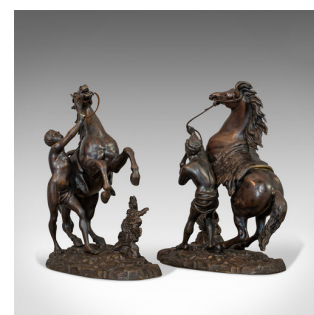

Antique, Pair, Marly Horses, French, Bronze, Equestrian, Statue, After Coustou

DESCRIPTION

Our Stock # 18.7008

This is an antique pair of Marly horses. A French, bronze equestrian statue after Guillaume Coustou (1677-1746), dating to the late 19th century, circa 1900.

- Beguiling representations of the famous Marly marble horses - now in the Louvre
- Each displays a desirable aged patina
- Pleasingly heavy bronze in very good order
- Weighing 6.95kg and 6.94kg respectively (15.3lb each)
- Two horses rear up as their grooms struggle to contain their power
- Superb craftsmanship captures the majesty of each horse
- Defined, muscular haunches give a fine sense of motion
- Further detailed with flowing mane and serpentine tail
- A look of surprise and fear captured on the groom's faces
- Delicate leather reigns the only means of asserting control
 - Their athletic form depicts primitive nature - a break from the mythological references of the time

Search [London Fine for #18.7008](#) , or scan the QR code for more photos and details

DIMENSIONS

- Horse 1 Width: 33cm (13")
- Horse 1 Depth: 15.5cm (6")
- Horse 1 Height: 33.5cm (13.25")
- Horse 2 Width: 31cm (12.25")
- Horse 2 Depth: 13.5cm (5.25")
- Horse 2 Height: 33cm (13")