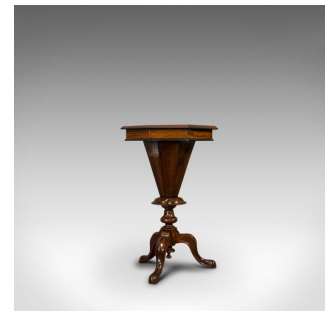

## Antique Trumpet Shape Games Table, Walnut, Chess Board, Sewing, Victorian, 1890

### DESCRIPTION

Our Stock # 18.7024

This is an antique trumpet shaped games table. An English, walnut chess board or sewing table, dating to the Victorian period, circa 1890.

- Fascinating trumpet form
- Displays a desirable aged patina
- Select walnut shows fine grain interest and rich russet hues
- Quality textiles to the interior in good order
- Octagonal hinged top with inlaid chess board and broad foliate motif
- The chess board crafted in walnut and contrasting satin wood
- Wonderfully figured apron dressed with an inset brass-lined lock – key absent
- Appealing tapered body narrows dramatically to the decorative carved support stand
- The interior presents a suite of storage compartments around a deep central cubby
- Striking red fabric lids dressed with small brass pulls
- Hand-written personal message within the interior dating to 1905