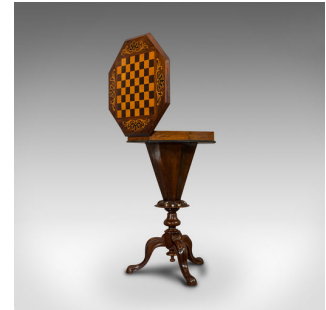

## Antique Trumpet Shape Games Table, Walnut, Chess Board, Sewing, Victorian, 1890

### DESCRIPTION

Our Stock # 18.7024

This is an antique trumpet shaped games table. An English, walnut chess board or sewing table, dating to the Victorian period, circa 1890.

- Fascinating trumpet form
- Displays a desirable aged patina
- Select walnut shows fine grain interest and rich russet hues
- Quality textiles to the interior in good order
- Octagonal hinged top with inlaid chess board and broad foliate motif
- The chess board crafted in walnut and contrasting satin wood
- Wonderfully figured apron dressed with an inset brass-lined lock – key absent
- Appealing tapered body narrows dramatically to the decorative carved support stand
- The interior presents a suite of storage compartments around a deep central cubby
- Striking red fabric lids dressed with small brass pulls
- Hand-written personal message within the interior dating to 1905