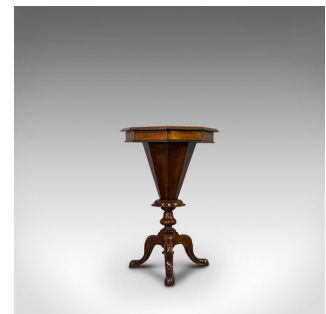

## Antique Trumpet Shape Games Table, Walnut, Chess Board, Sewing, Victorian, 1890

### DESCRIPTION

Our Stock # 18.7024

This is an antique trumpet shaped games table. An English, walnut chess board or sewing table, dating to the Victorian period, circa 1890.

- Fascinating trumpet form
- Displays a desirable aged patina
- Select walnut shows fine grain interest and rich russet hues
- Quality textiles to the interior in good order
- Octagonal hinged top with inlaid chess board and broad foliate motif
- The chess board crafted in walnut and contrasting satin wood
- Wonderfully figured apron dressed with an inset brass-lined lock – key absent
- Appealing tapered body narrows dramatically to the decorative carved support stand
- The interior presents a suite of storage compartments around a deep central cubby
- Striking red fabric lids dressed with small brass pulls
- Hand-written personal message within the interior dating to 1905