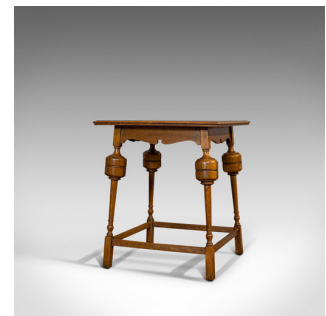

## Antique Occasional Table, English, Oak, Side, Wine, Arts & Crafts, Edwardian

### DESCRIPTION

Our Stock # 18.6809

This is an antique occasional table. An English, oak side or wine table in Arts & Crafts taste, dating to the Edwardian period, circa 1910.

- Highly appealing table with attractive forms
- Displays a desirable aged patina
- Select oak shows fine grain interest
- Rich caramel hues beneath the wax polish finish
- Edwardian craftsmanship in the taste of the Arts and Crafts movement
- Square top benefits from superb wisps of medullary rays
- Gently chamfered edge sits above a reverse scroll carving to the apron
- Fascinating ovoid carvings decorate the upper legs
- Raised upon tapering spindle legs with short baluster turnings
- Tall, square section feet united by stretchers

### DIMENSIONS

Max Width: 61cm (24")

Max Depth: 61cm (24")

Max Height: 71.5cm (28.25")