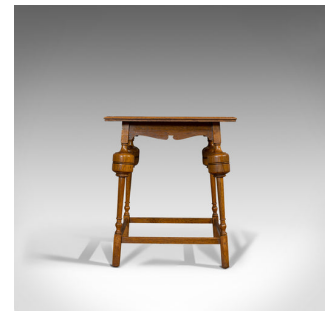

## Antique Occasional Table, English, Oak, Side, Wine, Arts & Crafts, Edwardian

### DESCRIPTION

Our Stock # 18.6809

This is an antique occasional table. An English, oak side or wine table in Arts & Crafts taste, dating to the Edwardian period, circa 1910.

- Highly appealing table with attractive forms
- Displays a desirable aged patina
- Select oak shows fine grain interest
- Rich caramel hues beneath the wax polish finish
- Edwardian craftsmanship in the taste of the Arts and Crafts movement
- Square top benefits from superb wisps of medullary rays
- Gently chamfered edge sits above a reverse scroll carving to the apron
- Fascinating ovoid carvings decorate the upper legs
- Raised upon tapering spindle legs with short baluster turnings
- Tall, square section feet united by stretchers

### DIMENSIONS

Max Width: 61cm (24")

Max Depth: 61cm (24")

Max Height: 71.5cm (28.25")