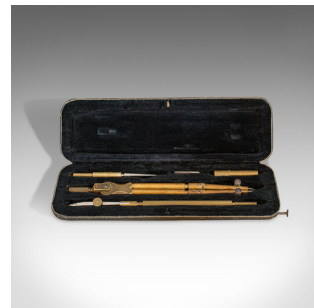

Small Antique Cartographer's Tool Set, German, Draughtsman's Instrument, Riefler

DESCRIPTION

Our Stock # 18.6891

This is a small antique cartographer's tool set. A German, brass draughtsman's instrument case by Riefler, dating to the late 19th century, circa 1900.

- Wonderfully compact set for the travelling cartographer
- Displays a desirable aged patina
- Brass instruments offer great colour
- Presented within a textured carry case with black velvet lining
- 5 pieces within this small pocket set
- Compass divider, ruling pen and accessories
- The Compass handle is engraved with Riefler
- Maker's mark to lid reads 'C. Riefler, Nesselwang & München'

This is a fascinating small antique cartographer's tool set by the sought after Riefler of Bavaria. One for the collector or travelling enthusiast, this is a quality cased instrument set. Delivered polished and ready to enjoy.

Search [London Fine for #18.6891](#) , or scan the QR code for more photos and details

DIMENSIONS

Max Width: 17cm (6.75")
Max Depth: 5.5cm (2.25")
Max Height: 2cm (.75")