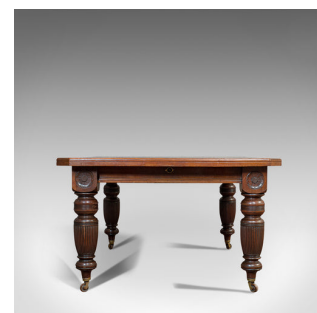

Large 9'7" Antique Extending Dining Table, Mahogany, 3 Leaf, Seats 10, Victorian

DESCRIPTION

Our Stock # 18.6946

This is a large antique extending dining table. An English, mahogany 3-leaf extender seating up to 10 people, dating to the late Victorian period, circa 1900.

- Generously sized extending dining table
- Displays a desirable aged patina
- Select mahogany shows fine grain interest
- Rich russet hues beneath the wax polish finish
- Thick table top with pleasing canted corners
- Stout shoulders decorated with carved foliate patera
- Attractive winding handle operates to one end
- The winder extending the table in a smooth motion
- Three individual leaves of 47cm (18.5") extending the table to a maximum of 9.69

feet

- Comfortable kneehole height of 70cm (27.5")
- Superb baluster turned legs finished with reeded decoration

Search [London Fine for #18.6946](#) , or scan the QR code for more photos and details

DIMENSIONS