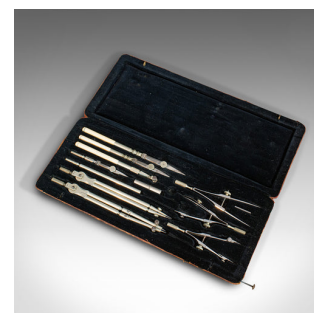

Quality Antique Drawing Instrument Set, German, Architect, Cartographer, Riefler

DESCRIPTION

Our Stock # 18.7037

This is a quality antique drawing instrument set. A German, architect's or cartographer's tool case by Riefler, dating to the Edwardian period, circa 1910.

- Appealing, typically German instrument set
- Displaying a desirable aged patina throughout
- Silver nickel tools in the highly regarded quality synonymous with Riefler
- Textured carry case in deep caramel hues with fascinating weathered finish
- Set comprising of 12, comprehensive pieces
- Pair of large compass - one being of the articulating parallel type
- Three spring bow compass alongside three ruling pens with celluloid handles
- A suite of accessories including spare tips within a small canister

instruments

- The carry case bearing the maker's mark in golden tooling
- Mark reads 'C. Riefler, Nesselwang & München

Search [London Fine for #18.7037](#), or scan the QR code for more photos and details

DIMENSIONS

Max Width: 26cm (10.25")

Max Depth: 11cm (4.25")

Max Height: 3cm (1.25")

LIST PRICE

£295.00