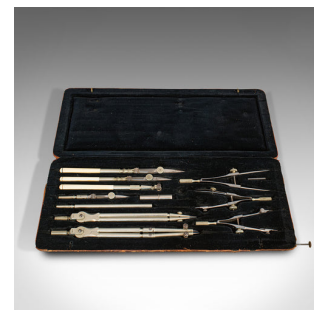

Quality Antique Drawing Instrument Set, German, Architect, Cartographer, Riefler

DESCRIPTION

Our Stock # 18.7037

This is a quality antique drawing instrument set. A German, architect's or cartographer's tool case by Riefler, dating to the Edwardian period, circa 1910.

- Appealing, typically German instrument set
- Displaying a desirable aged patina throughout
- Silver nickel tools in the highly regarded quality synonymous with Riefler
- Textured carry case in deep caramel hues with fascinating weathered finish
- Set comprising of 12, comprehensive pieces
- Pair of large compass - one being of the articulating parallel type
- Three spring bow compass alongside three ruling pens with celluloid handles
- A suite of accessories including spare tips within a small canister

instruments

- The carry case bearing the maker's mark in golden tooling
- Mark reads 'C. Riefler, Nesselwang & München

Search [London Fine for #18.7037](#), or scan the QR code for more photos and details

DIMENSIONS

Max Width: 26cm (10.25")

Max Depth: 11cm (4.25")

Max Height: 3cm (1.25")

LIST PRICE

£295.00