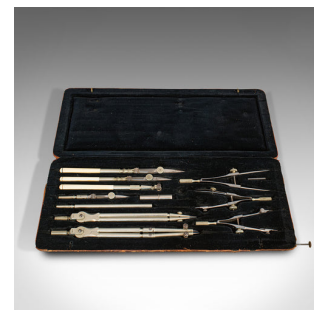

## Quality Antique Drawing Instrument Set, German, Architect, Cartographer, Riefler

### DESCRIPTION

Our Stock # 18.7037

This is a quality antique drawing instrument set. A German, architect's or cartographer's tool case by Riefler, dating to the Edwardian period, circa 1910.

- Appealing, typically German instrument set
- Displaying a desirable aged patina throughout
- Silver nickel tools in the highly regarded quality synonymous with Riefler
- Textured carry case in deep caramel hues with fascinating weathered finish
- Set comprising of 12, comprehensive pieces
- Pair of large compass - one being of the articulating parallel type
- Three spring bow compass alongside three ruling pens with celluloid handles
- A suite of accessories including spare tips within a small canister

instruments

- The carry case bearing the maker's mark in golden tooling
- Mark reads 'C. Riefler, Nesselwang & München

Search [London Fine for #18.7037](#), or scan the QR code for more photos and details

### DIMENSIONS

Max Width: 26cm (10.25")

Max Depth: 11cm (4.25")

Max Height: 3cm (1.25")