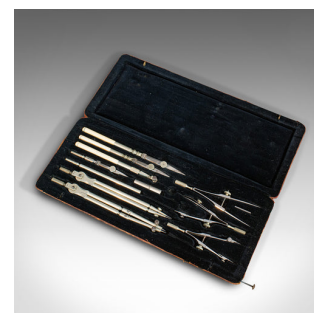

## Quality Antique Drawing Instrument Set, German, Architect, Cartographer, Riefler

### DESCRIPTION

Our Stock # 18.7037

This is a quality antique drawing instrument set. A German, architect's or cartographer's tool case by Riefler, dating to the Edwardian period, circa 1910.

- Appealing, typically German instrument set
- Displaying a desirable aged patina throughout
- Silver nickel tools in the highly regarded quality synonymous with Riefler
- Textured carry case in deep caramel hues with fascinating weathered finish
- Set comprising of 12, comprehensive pieces
- Pair of large compass - one being of the articulating parallel type
- Three spring bow compass alongside three ruling pens with celluloid handles
- A suite of accessories including spare tips within a small canister

instruments

- The carry case bearing the maker's mark in golden tooling
- Mark reads 'C. Riefler, Nesselwang & München

Search [London Fine for #18.7037](#), or scan the QR code for more photos and details

### DIMENSIONS

Max Width: 26cm (10.25")

Max Depth: 11cm (4.25")

Max Height: 3cm (1.25")