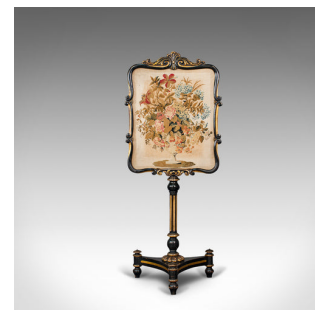

Antique Fireside Screen, English, Panel, Needlepoint, Tapestry, Regency, C.1830

**DESCRIPTION**

Our Stock # 18.7038

This is an antique fireside screen. An English, ebonised mahogany and glass panel with needlepoint tapestry screen, dating to the Regency period, circa 1830.

- Alluring visual appeal for the fireside
- Displays a desirable aged patina
- Ebonised mahogany frame offers deep tones beneath the wax polish finish
- Embroidered panel presented behind glass in good order
- Sinuous frame with scrolled details along the gently rolled edges
- The tapestry presenting a large foliate bouquet with colourful palette
- Emanating from a baluster urn, the bountiful foliage cascades outwards
  - Turned baluster support rising from a gilt foliate bulb, boldly decorated with contrasted fluting
  - Dashing tri-form base with inlaid gilt banding and squat finials to each knee
  - Standing upon broad turnip feet beneath gilt circular knees

Search [London Fine for #18.7038](#) , or scan the QR code for more photos and details

**DIMENSIONS**

- Max Width: 55cm (21.75")
- Max Depth: 40cm (15.75")
- Max Height: 131.5cm (51.75")
- Panel Width: 45cm (17.75")
- Panel Height: 55cm (21.75")