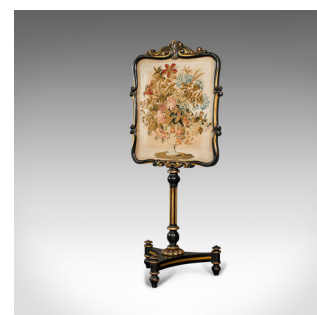

Antique Fireside Screen, English, Panel, Needlepoint, Tapestry, Regency, C.1830

DESCRIPTION

Our Stock # 18.7038

This is an antique fireside screen. An English, ebonised mahogany and glass panel with needlepoint tapestry screen, dating to the Regency period, circa 1830.

- Alluring visual appeal for the fireside
- Displays a desirable aged patina
- Ebonised mahogany frame offers deep tones beneath the wax polish finish
- Embroidered panel presented behind glass in good order
- Sinuous frame with scrolled details along the gently rolled edges
- The tapestry presenting a large foliate bouquet with colourful palette
- Emanating from a baluster urn, the bountiful foliage cascades outwards
 - Turned baluster support rising from a gilt foliate bulb, boldly decorated with contrasted fluting
 - Dashing tri-form base with inlaid gilt banding and squat finials to each knee
 - Standing upon broad turnip feet beneath gilt circular knees

Search [London Fine for #18.7038](#) , or scan the QR code for more photos and details

DIMENSIONS

- Max Width: 55cm (21.75")
- Max Depth: 40cm (15.75")
- Max Height: 131.5cm (51.75")
- Panel Width: 45cm (17.75")
- Panel Height: 55cm (21.75")