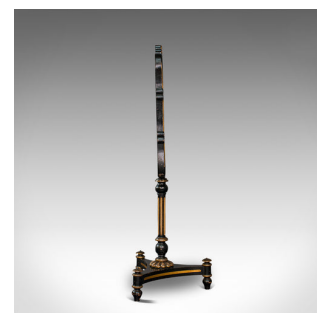

Antique Fireside Screen, English, Panel, Needlepoint, Tapestry, Regency, C.1830

DESCRIPTION

Our Stock # 18.7038

This is an antique fireside screen. An English, ebonised mahogany and glass panel with needlepoint tapestry screen, dating to the Regency period, circa 1830.

- Alluring visual appeal for the fireside
- Displays a desirable aged patina
- Ebonised mahogany frame offers deep tones beneath the wax polish finish
- Embroidered panel presented behind glass in good order
- Sinuous frame with scrolled details along the gently rolled edges
- The tapestry presenting a large foliate bouquet with colourful palette
- Emanating from a baluster urn, the bountiful foliage cascades outwards
 - Turned baluster support rising from a gilt foliate bulb, boldly decorated with contrasted fluting
 - Dashing tri-form base with inlaid gilt banding and squat finials to each knee
 - Standing upon broad turnip feet beneath gilt circular knees

Search [London Fine for #18.7038](#) , or scan the QR code for more photos and details

DIMENSIONS

- Max Width: 55cm (21.75")
- Max Depth: 40cm (15.75")
- Max Height: 131.5cm (51.75")
- Panel Width: 45cm (17.75")
- Panel Height: 55cm (21.75")