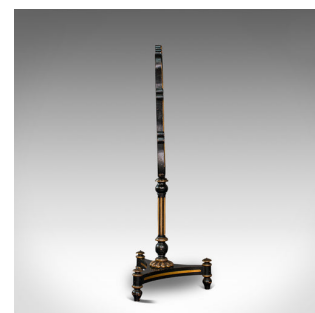

Antique Fireside Screen, English, Panel, Needlepoint, Tapestry, Regency, C.1830

**DESCRIPTION**

Our Stock # 18.7038

This is an antique fireside screen. An English, ebonised mahogany and glass panel with needlepoint tapestry screen, dating to the Regency period, circa 1830.

- Alluring visual appeal for the fireside
- Displays a desirable aged patina
- Ebonised mahogany frame offers deep tones beneath the wax polish finish
- Embroidered panel presented behind glass in good order
- Sinuous frame with scrolled details along the gently rolled edges
- The tapestry presenting a large foliate bouquet with colourful palette
- Emanating from a baluster urn, the bountiful foliage cascades outwards
  - Turned baluster support rising from a gilt foliate bulb, boldly decorated with contrasted fluting
  - Dashing tri-form base with inlaid gilt banding and squat finials to each knee
  - Standing upon broad turnip feet beneath gilt circular knees

Search [London Fine for #18.7038](#) , or scan the QR code for more photos and details

**DIMENSIONS**

- Max Width: 55cm (21.75")
- Max Depth: 40cm (15.75")
- Max Height: 131.5cm (51.75")
- Panel Width: 45cm (17.75")
- Panel Height: 55cm (21.75")