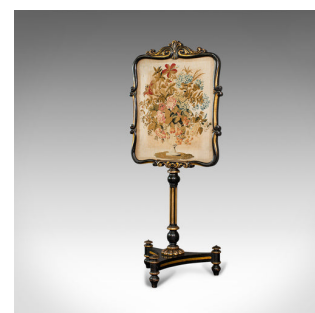

Antique Fireside Screen, English, Panel, Needlepoint, Tapestry, Regency, C.1830

**DESCRIPTION**

Our Stock # 18.7038

This is an antique fireside screen. An English, ebonised mahogany and glass panel with needlepoint tapestry screen, dating to the Regency period, circa 1830.

- Alluring visual appeal for the fireside
- Displays a desirable aged patina
- Ebonised mahogany frame offers deep tones beneath the wax polish finish
- Embroidered panel presented behind glass in good order
- Sinuous frame with scrolled details along the gently rolled edges
- The tapestry presenting a large foliate bouquet with colourful palette
- Emanating from a baluster urn, the bountiful foliage cascades outwards
  - Turned baluster support rising from a gilt foliate bulb, boldly decorated with contrasted fluting
  - Dashing tri-form base with inlaid gilt banding and squat finials to each knee
  - Standing upon broad turnip feet beneath gilt circular knees

Search [London Fine for #18.7038](#) , or scan the QR code for more photos and details

**DIMENSIONS**

- Max Width: 55cm (21.75")
- Max Depth: 40cm (15.75")
- Max Height: 131.5cm (51.75")
- Panel Width: 45cm (17.75")
- Panel Height: 55cm (21.75")