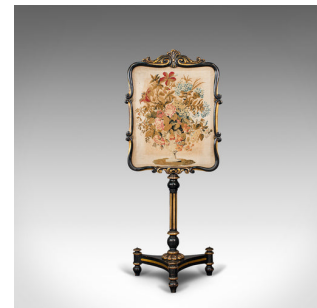

Antique Fireside Screen, English, Panel, Needlepoint, Tapestry, Regency, C.1830

DESCRIPTION

Our Stock # 18.7038

This is an antique fireside screen. An English, ebonised mahogany and glass panel with needlepoint tapestry screen, dating to the Regency period, circa 1830.

- Alluring visual appeal for the fireside
- Displays a desirable aged patina
- Ebonised mahogany frame offers deep tones beneath the wax polish finish
- Embroidered panel presented behind glass in good order
- Sinuous frame with scrolled details along the gently rolled edges
- The tapestry presenting a large foliate bouquet with colourful palette
- Emanating from a baluster urn, the bountiful foliage cascades outwards
 - Turned baluster support rising from a gilt foliate bulb, boldly decorated with contrasted fluting
 - Dashing tri-form base with inlaid gilt banding and squat finials to each knee
 - Standing upon broad turnip feet beneath gilt circular knees

Search [London Fine for #18.7038](#) , or scan the QR code for more photos and details

DIMENSIONS

- Max Width: 55cm (21.75")
- Max Depth: 40cm (15.75")
- Max Height: 131.5cm (51.75")
- Panel Width: 45cm (17.75")
- Panel Height: 55cm (21.75")