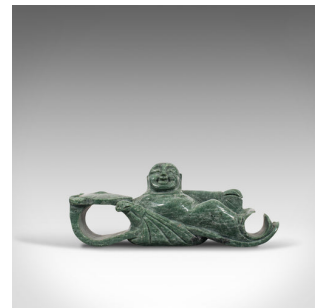

Antique Ruyi Belt Hook, Oriental, Jade Marble, Buckle, Hotei, Budai, Circa 1900

DESCRIPTION

Our Stock # 18.7088

This is an antique Ruyi belt hook. An Oriental, jade marble buckle depicting a reclining Hotei or Budai, dating to the late 19th century, circa 1900.

- Pleasingly decorative example of Oriental craftsmanship
- Displaying a desirable aged patina
- Jade marble with wonderfully mottled appearance
- Gently polished and offering a range of green hues
- The reclining Hotei showing the jovial nature he is renowned for
- Arranged as a belt loop with an open hook to the opposite

This eye-catching antique Ruyi belt hook shows great colour and character, offering Eastern charm to any room. Delivered polished and ready to display.

Search [London Fine for #18.7088](#) , or scan the QR code for more photos and details

DIMENSIONS

Max Width: 20.5cm (8")
Max Depth: 5.5cm (2.25")
Max Height: 8cm (3.25")

LIST PRICE

£675.00