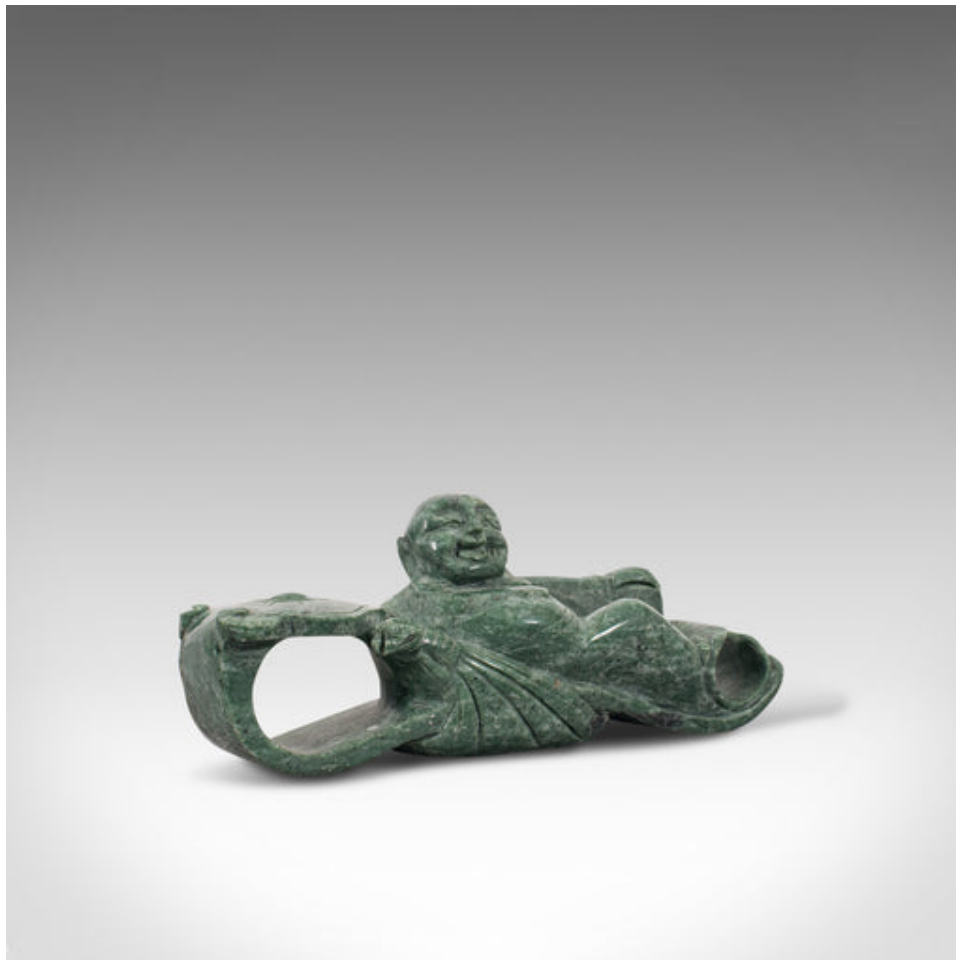

Antique Ruyi Belt Hook, Oriental, Jade Marble, Buckle, Hotei, Budai, Circa 1900

DESCRIPTION

Our Stock # 18.7088

This is an antique Ruyi belt hook. An Oriental, jade marble buckle depicting a reclining Hotei or Budai, dating to the late 19th century, circa 1900.

- Pleasingly decorative example of Oriental craftsmanship
- Displaying a desirable aged patina
- Jade marble with wonderfully mottled appearance
- Gently polished and offering a range of green hues
- The reclining Hotei showing the jovial nature he is renowned for
- Arranged as a belt loop with an open hook to the opposite

This eye-catching antique Ruyi belt hook shows great colour and character, offering Eastern charm to any room. Delivered polished and ready to display.

Search [London Fine for #18.7088](#) , or scan the QR code for more photos and details

DIMENSIONS

Max Width: 20.5cm (8")
Max Depth: 5.5cm (2.25")
Max Height: 8cm (3.25")

LIST PRICE

£675.00