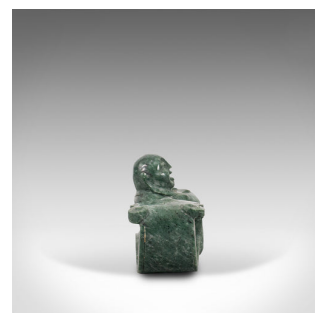

Antique Ruyi Belt Hook, Oriental, Jade Marble, Buckle, Hotei, Budai, Circa 1900

DESCRIPTION

Our Stock # 18.7088

This is an antique Ruyi belt hook. An Oriental, jade marble buckle depicting a reclining Hotei or Budai, dating to the late 19th century, circa 1900.

- Pleasingly decorative example of Oriental craftsmanship
- Displaying a desirable aged patina
- Jade marble with wonderfully mottled appearance
- Gently polished and offering a range of green hues
- The reclining Hotei showing the jovial nature he is renowned for
- Arranged as a belt loop with an open hook to the opposite

This eye-catching antique Ruyi belt hook shows great colour and character, offering Eastern charm to any room. Delivered polished and ready to display.

Search [London Fine for #18.7088](#) , or scan the QR code for more photos and details

DIMENSIONS

Max Width: 20.5cm (8")
Max Depth: 5.5cm (2.25")
Max Height: 8cm (3.25")

LIST PRICE

£675.00