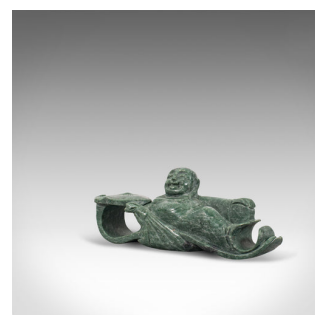

Antique Ruyi Belt Hook, Oriental, Jade Marble, Buckle, Hotei, Budai, Circa 1900

DESCRIPTION

Our Stock # 18.7088

This is an antique Ruyi belt hook. An Oriental, jade marble buckle depicting a reclining Hotei or Budai, dating to the late 19th century, circa 1900.

- Pleasingly decorative example of Oriental craftsmanship
- Displaying a desirable aged patina
- Jade marble with wonderfully mottled appearance
- Gently polished and offering a range of green hues
- The reclining Hotei showing the jovial nature he is renowned for
- Arranged as a belt loop with an open hook to the opposite

This eye-catching antique Ruyi belt hook shows great colour and character, offering Eastern charm to any room. Delivered polished and ready to display.

Search [London Fine for #18.7088](#) , or scan the QR code for more photos and details

DIMENSIONS

Max Width: 20.5cm (8")
Max Depth: 5.5cm (2.25")
Max Height: 8cm (3.25")

LIST PRICE

£675.00