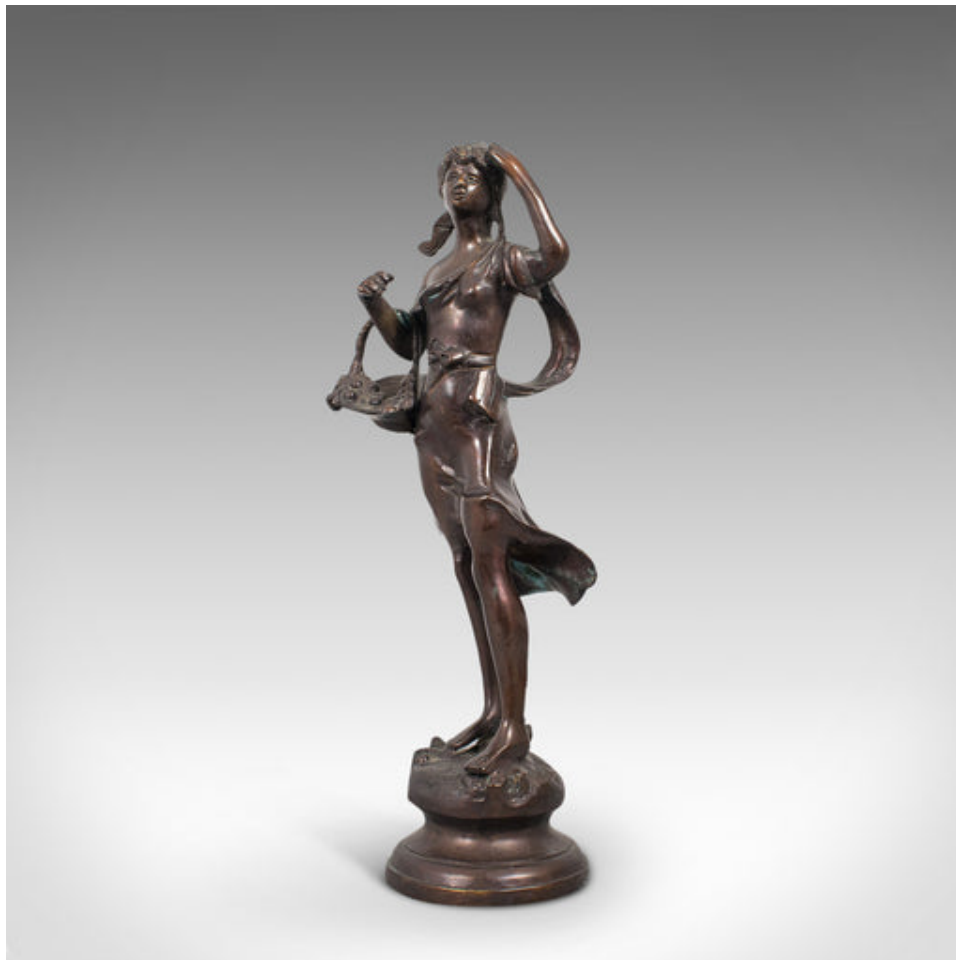

## Tall Antique Female Statue, Italian, Bronze, Sculpture, Girl, Victorian, C.1900

**DESCRIPTION**

Our Stock # 18.7060

This is a tall antique female statue. An Italian, bronze sculpture of a walking girl with fruit basket, dating to the Victorian period, circa 1900.

- Tall and slender of form with great hues
- Displays a desirable aged patina - in good order throughout
- Antique bronze shows fine, natural weathering in distinctive blue-greens
- Appealing palette of light to darker brown hues
- Displaying a woman carrying her fruit basket on a blustery day
- Her hair and shawl billowing in the potent, Continental breeze
- The socle hand-carved with grass motif, cushioning her bare feet
- Raised upon a squat circular podium with decorative banding

This is a charming antique female statue of great colour and pleasingly light-hearted form. Delivered polished and ready to display.

Search [London Fine for #18.7060](#) , or scan the QR code for more photos and details

**DIMENSIONS**

Max Width: 15.5cm (6")

Max Depth: 12.5cm (5")

Max Height: 42.5cm (16.75")