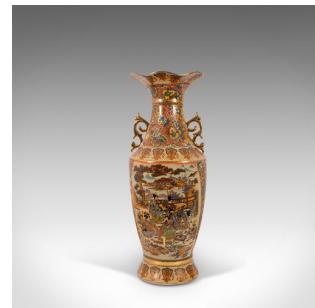

Tall Vintage Baluster Vase, Oriental, Decorative Vessel, Art Deco, Circa 1940

DESCRIPTION

Our Stock # 18.7076

This is a tall vintage baluster vase. An Oriental, strikingly decorative ceramic vessel, dating to the Art Deco period of the mid 20th century, circa 1940.

- Of profuse decoration and in good proportion
- Displays a desirable aged patina and wonderfully good order
 - Ceramic presented with a cream ground, upon which a palette of bright colours shine
- Panels displaying striking court scenes, typical of the period
- Incidental floral decoration to the neck with passing butterflies
- Repeating foliate patterns to the rim and foot
- Aesthetically pleasing moriage application around the neck and to the sides
- Serpentine, highly attractive handles in polished gilt finish

This is a superb vintage baluster vase, with fascinating Oriental scenes and intricate detail to draw the eye. Sure to enhance any room or surface. Delivered polished and ready to display.

Search [London Fine for #18.7076](#), or scan the QR code for more photos and details

DIMENSIONS

- Max Width: 23cm (9")
- Max Depth: 23cm (9")
- Max Height: 60cm (23.5")
- Opening Width: 7.5cm (3")