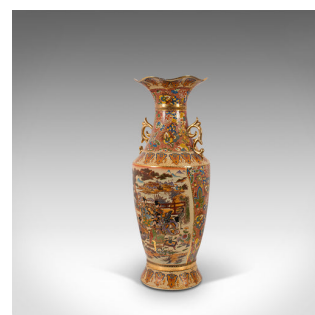

Tall Vintage Baluster Vase, Oriental, Decorative Vessel, Art Deco, Circa 1940

DESCRIPTION

Our Stock # 18.7076

This is a tall vintage baluster vase. An Oriental, strikingly decorative ceramic vessel, dating to the Art Deco period of the mid 20th century, circa 1940.

- Of profuse decoration and in good proportion
- Displays a desirable aged patina and wonderfully good order
 - Ceramic presented with a cream ground, upon which a palette of bright colours shine
- Panels displaying striking court scenes, typical of the period
- Incidental floral decoration to the neck with passing butterflies
- Repeating foliate patterns to the rim and foot
- Aesthetically pleasing moriage application around the neck and to the sides
- Serpentine, highly attractive handles in polished gilt finish

This is a superb vintage baluster vase, with fascinating Oriental scenes and intricate detail to draw the eye. Sure to enhance any room or surface. Delivered polished and ready to display.

Search [London Fine for #18.7076](#), or scan the QR code for more photos and details

DIMENSIONS

- Max Width: 23cm (9")
- Max Depth: 23cm (9")
- Max Height: 60cm (23.5")
- Opening Width: 7.5cm (3")