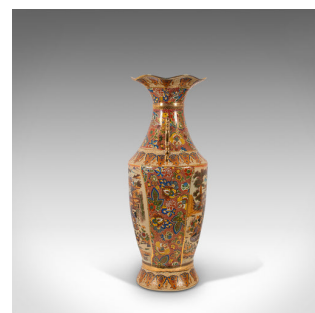

Tall Vintage Baluster Vase, Oriental, Decorative Vessel, Art Deco, Circa 1940

DESCRIPTION

Our Stock # 18.7076

This is a tall vintage baluster vase. An Oriental, strikingly decorative ceramic vessel, dating to the Art Deco period of the mid 20th century, circa 1940.

- Of profuse decoration and in good proportion
- Displays a desirable aged patina and wonderfully good order
 - Ceramic presented with a cream ground, upon which a palette of bright colours shine
- Panels displaying striking court scenes, typical of the period
- Incidental floral decoration to the neck with passing butterflies
- Repeating foliate patterns to the rim and foot
- Aesthetically pleasing moriage application around the neck and to the sides
- Serpentine, highly attractive handles in polished gilt finish

This is a superb vintage baluster vase, with fascinating Oriental scenes and intricate detail to draw the eye. Sure to enhance any room or surface. Delivered polished and ready to display.

Search [London Fine for #18.7076](#), or scan the QR code for more photos and details