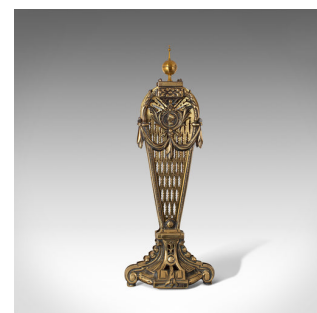

Rare, Pair Of, Antique Peacock Fire Screens, English, Brass, Fireside, Victorian

**DESCRIPTION**

Our Stock # 18.7000

This is a rare, pair of antique peacock fire screens. An English, brass fireside fan, dating to the mid-Victorian period, circa 1850.

- Decorate the fireside with superb elegance
- Displaying a desirable aged patina, with each fold in very good order
- Striking pierced brass a testament to the craftsmanship
- Natural golden hues and highlight tones to the pair
- Of the time and exuberance of the Great Exhibition at the Crystal Palace, London
- Small baluster finials sit at the surmount above the shaped frame
- Decorated with dashing sash garlands and royal portrait medallions
- Nine pierced fans concertina out in the manner of a peacock's tail
- Smooth motion to each fan - held securely with sliding clasps
- Raised upon a tapering base with four individual scroll feet

Search [London Fine for #18.7000](#) , or scan the QR code for more photos and details

**DIMENSIONS**

- Max Width: 26.5cm (10.5")
- Max Depth: 14.5cm (5.75")
- Max Height: 68.5cm (27")
- Fanned Width: 96.5cm (38")