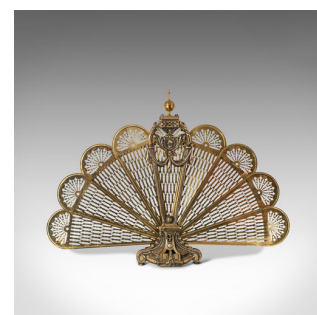

Rare, Pair Of, Antique Peacock Fire Screens, English, Brass, Fireside, Victorian

**DESCRIPTION**

Our Stock # 18.7000

This is a rare, pair of antique peacock fire screens. An English, brass fireside fan, dating to the mid-Victorian period, circa 1850.

- Decorate the fireside with superb elegance
- Displaying a desirable aged patina, with each fold in very good order
- Striking pierced brass a testament to the craftsmanship
- Natural golden hues and highlight tones to the pair
- Of the time and exuberance of the Great Exhibition at the Crystal Palace, London
- Small baluster finials sit at the surmount above the shaped frame
- Decorated with dashing sash garlands and royal portrait medallions
- Nine pierced fans concertina out in the manner of a peacock's tail
- Smooth motion to each fan - held securely with sliding clasps
- Raised upon a tapering base with four individual scroll feet

Search [London Fine for #18.7000](#) , or scan the QR code for more photos and details

**DIMENSIONS**

- Max Width: 26.5cm (10.5")
- Max Depth: 14.5cm (5.75")
- Max Height: 68.5cm (27")
- Fanned Width: 96.5cm (38")