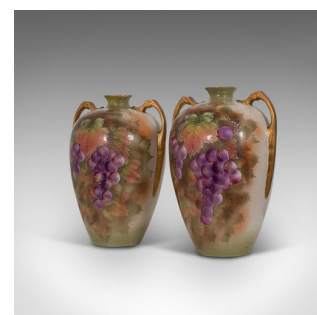

Pair Of, Vintage Wine Amphora, English, Ceramic, Decorative, Vessel, Handpainted

DESCRIPTION

Our Stock # 18.7049

This is a pair of vintage wine amphora. An English, ceramic decorative vessel with hand-painted finish, dating to the mid 20th century, circa 1950.

- Appealing English ceramics from the Potteries region
- Displaying a desirable aged patina
- Classically thrown amphora shape with ceramic in good order
- Hand-painted vineyard bouquet against a mellow green ground
- Shaped, slender handles of tall form decorated in polished golden hues
- Maker's stamps to bottom for Palissy, England

This is a charming pair of vintage wine amphora, with pleasing vineyard motif to the decorative hand-painted finish. Delivered polished and ready to display.

Search [London Fine for #18.7049](#) , or scan the QR code for more photos and details