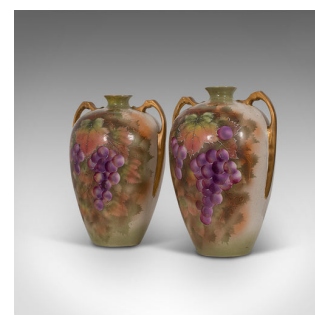

## Pair Of, Vintage Wine Amphora, English, Ceramic, Decorative, Vessel, Handpainted

### DESCRIPTION

Our Stock # 18.7049

This is a pair of vintage wine amphora. An English, ceramic decorative vessel with hand-painted finish, dating to the mid 20th century, circa 1950.

- Appealing English ceramics from the Potteries region
- Displaying a desirable aged patina
- Classically thrown amphora shape with ceramic in good order
- Hand-painted vineyard bouquet against a mellow green ground
- Shaped, slender handles of tall form decorated in polished golden hues
- Maker's stamps to bottom for Palissy, England

This is a charming pair of vintage wine amphora, with pleasing vineyard motif to the decorative hand-painted finish. Delivered polished and ready to display.

Search [London Fine for #18.7049](#) , or scan the QR code for more photos and details