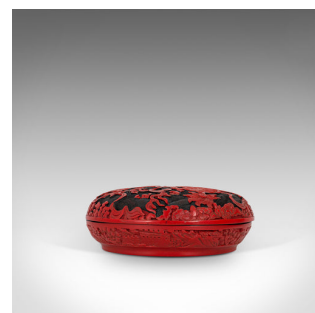

Antique Circular Box, Chinese, Cinnabar, Decorative Tray, Qing Dynasty, C.1900

DESCRIPTION

Our Stock # 18.7138

This is an antique circular box. A Chinese, carved cinnabar lacquer decorative lidded tray, dating to the late Qing dynasty, circa 1900.

- Superb example of the Chinese decorative arts
- Displays a desirable aged patina - in very good order
- Profusely carved with high quality, ancient Chinese mythological scenes
- The vibrant crimson of cinnabar contrasts against the black ground
- Dome top carved with a pair of Dog of Fu facing each other
- Decorative motif with flowing silk sashes billow across the scene
- Carved wave pattern to the background in very fine detail
- Decorated border to the circumference of the base with a 4 character mark to the underside

This is a detailed, hand carved and highly appealing antique circular box with superb cinnabar crimson hues. Delivered polished and ready to impress.

Search [London Fine for #18.7138](#), or scan the QR code for more photos and details

DIMENSIONS

Max Width: 17cm (6.75")

Max Depth: 17cm (6.75")

Max Height: 6cm (2.25")