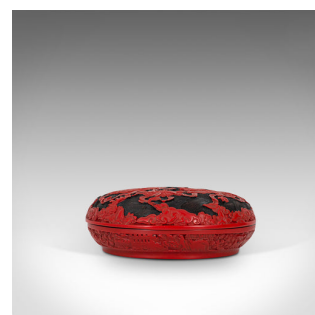

Antique Circular Box, Chinese, Cinnabar, Decorative Tray, Qing Dynasty, C.1900

DESCRIPTION

Our Stock # 18.7138

This is an antique circular box. A Chinese, carved cinnabar lacquer decorative lidded tray, dating to the late Qing dynasty, circa 1900.

- Superb example of the Chinese decorative arts
- Displays a desirable aged patina - in very good order
- Profusely carved with high quality, ancient Chinese mythological scenes
- The vibrant crimson of cinnabar contrasts against the black ground
- Dome top carved with a pair of Dog of Fu facing each other
- Decorative motif with flowing silk sashes billow across the scene
- Carved wave pattern to the background in very fine detail
- Decorated border to the circumference of the base with a 4 character mark to the underside

This is a detailed, hand carved and highly appealing antique circular box with superb cinnabar crimson hues. Delivered polished and ready to impress.

Search [London Fine for #18.7138](#), or scan the QR code for more photos and details