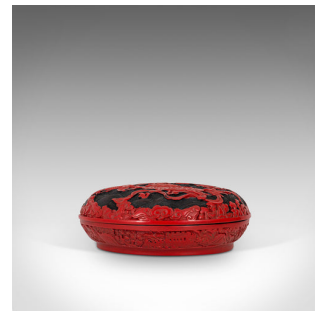

Antique Circular Box, Chinese, Cinnabar, Decorative Tray, Qing Dynasty, C.1900

DESCRIPTION

Our Stock # 18.7138

This is an antique circular box. A Chinese, carved cinnabar lacquer decorative lidded tray, dating to the late Qing dynasty, circa 1900.

- Superb example of the Chinese decorative arts
- Displays a desirable aged patina - in very good order
- Profusely carved with high quality, ancient Chinese mythological scenes
- The vibrant crimson of cinnabar contrasts against the black ground
- Dome top carved with a pair of Dog of Fu facing each other
- Decorative motif with flowing silk sashes billow across the scene
- Carved wave pattern to the background in very fine detail
- Decorated border to the circumference of the base with a 4 character mark to the underside

This is a detailed, hand carved and highly appealing antique circular box with superb cinnabar crimson hues. Delivered polished and ready to impress.

Search [London Fine for #18.7138](#), or scan the QR code for more photos and details

DIMENSIONS

Max Width: 17cm (6.75")

Max Depth: 17cm (6.75")

Max Height: 6cm (2.25")