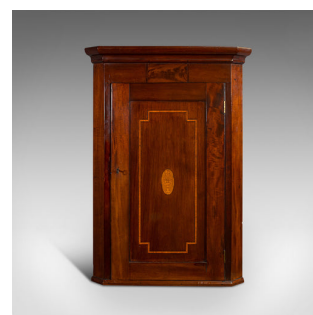

## Antique Corner Cabinet, English, Mahogany, Walnut, Inlay, Georgian, Circa 1800

### DESCRIPTION

Our Stock # 18.7070

This is an antique corner cabinet. An English, mahogany and walnut cabinet with quality inlay and detail, dating to the Georgian period, circa 1800.

- The superior finish exudes collectible appeal
- Displaying a desirable aged patina
- Select mahogany shows fine grain interest
- Glorious russet hues beam beneath the wax polish finish
  - Tiered crown moulding standing above the whole, over a flame mahogany inset panel
- Field panel door further distinguished with a walnut inlay border, offering a lighter contrasting tone
  - Exquisite oval inlaid medallion with boxwood - the planted urn being of wonderful detail
- Inset, working brass-lined lock secures the door – key present
- Interior arranged as a trio of shelves with a deep crimson, natural mahogany finish
- Standing upon a canted plinth of shallow profile
- Suitable for wall mounting with a pair of brass loops to the rear

### DIMENSIONS

Max Width: 71.5cm (28.25")

Max Depth: 39.5cm (15.5")

Max Height: 101cm (39.75")