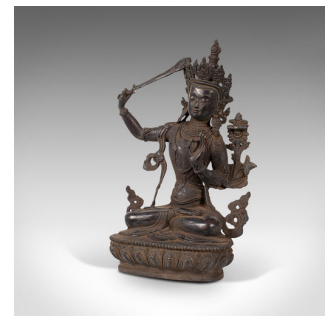

## Tall Antique Manjushri Statue, Oriental, Bronze Figure, Seated Deity, Circa 1900

### DESCRIPTION

Our Stock # 18.7096

This is an antique Manjushri statue. An Oriental, bronze figure of the seated deity Wenshu, dating to the late 19th century, circa 1900.

- Pleasingly tall statue of the Buddhist deity
- Displaying a desirable, delightfully patinated appearance
- Bronze in good order with dark weathered tones
- Fine detail to the lithe form and outfit
- Figure relaxing in meditation with Ruyi sceptre in hand
  - This icon represents the realisation of transcendent wisdom cutting down on ignorance and duality

This is a charming antique Manjushri statue, with wonderful weathered appearance and inherent calm. Sure to draw the eye, delivered ready to display.

Search [London Fine for #18.7096](#), or scan the [QR code](#) for more photos and details

### DIMENSIONS

Max Width: 22.5cm (8.75")

Max Depth: 12.5cm (5")

Max Height: 33cm (13")