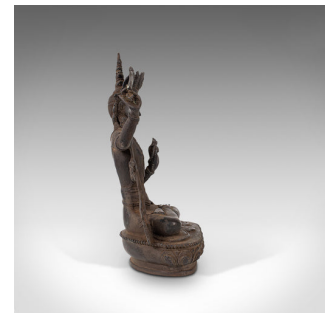

## Tall Antique Manjushri Statue, Oriental, Bronze Figure, Seated Deity, Circa 1900

### DESCRIPTION

Our Stock # 18.7096

This is an antique Manjushri statue. An Oriental, bronze figure of the seated deity Wenshu, dating to the late 19th century, circa 1900.

- Pleasingly tall statue of the Buddhist deity
- Displaying a desirable, delightfully patinated appearance
- Bronze in good order with dark weathered tones
- Fine detail to the lithe form and outfit
- Figure relaxing in meditation with Ruyi sceptre in hand
  - This icon represents the realisation of transcendent wisdom cutting down on ignorance and duality

This is a charming antique Manjushri statue, with wonderful weathered appearance and inherent calm. Sure to draw the eye, delivered ready to display.

Search [London Fine for #18.7096](#), or scan the [QR code](#) for more photos and details

### DIMENSIONS

Max Width: 22.5cm (8.75")

Max Depth: 12.5cm (5")

Max Height: 33cm (13")