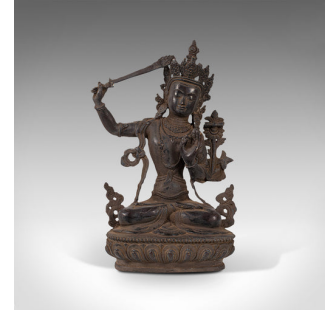

## Tall Antique Manjushri Statue, Oriental, Bronze Figure, Seated Deity, Circa 1900

### DESCRIPTION

Our Stock # 18.7096

This is an antique Manjushri statue. An Oriental, bronze figure of the seated deity Wenshu, dating to the late 19th century, circa 1900.

- Pleasingly tall statue of the Buddhist deity
- Displaying a desirable, delightfully patinated appearance
- Bronze in good order with dark weathered tones
- Fine detail to the lithe form and outfit
- Figure relaxing in meditation with Ruyi sceptre in hand
  - This icon represents the realisation of transcendent wisdom cutting down on ignorance and duality

This is a charming antique Manjushri statue, with wonderful weathered appearance and inherent calm. Sure to draw the eye, delivered ready to display.

Search [London Fine for #18.7096](#), or scan the [QR code](#) for more photos and details

### DIMENSIONS

Max Width: 22.5cm (8.75")

Max Depth: 12.5cm (5")

Max Height: 33cm (13")