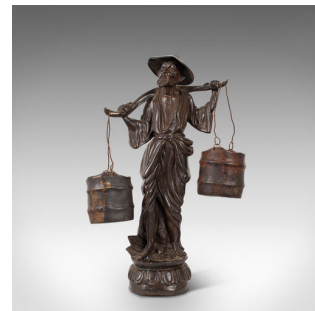

Tall Antique Decorative Figure, Chinese, Bronze, Statue, Water Carrier, C.1900

**DESCRIPTION**

Our Stock # 18.7097  
This is a tall antique decorative figure. A Chinese, bronze statue of a water carrier, dating to the late Victorian period, circa 1900.

- Classic figure of a rural water carrier
- Displaying a desirable aged patina
- Bronze shows fine weathering and dark, natural hues
- Gently chamfered detail catches the light beautifully
- Carrying a wide yoke, the fellow walks with a pair of large buckets
- Wearing a jaunty hat, his face a jovial sight
- Long flowing robe billows over his slender frame
- Stood upon a circular base with foliate pattern around the circumference

This is a charming antique decorative figure, with superb rural Chinese imagery. Gentle details allow the light to dance pleasingly over the piece. Delivered polished and ready to display.

Search [London Fine for #18.7097](#) , or scan the QR code for more photos and details

**DIMENSIONS**

Max Width: 25cm (9.75")  
Max Depth: 14.5cm (5.75")  
Max Height: 48cm (19")

**LIST PRICE**

£1,495.00