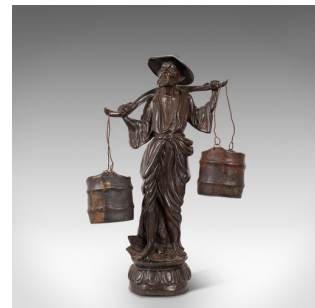

Tall Antique Decorative Figure, Chinese, Bronze, Statue, Water Carrier, C.1900

DESCRIPTION

Our Stock # 18.7097
This is a tall antique decorative figure. A Chinese, bronze statue of a water carrier, dating to the late Victorian period, circa 1900.

- Classic figure of a rural water carrier
- Displaying a desirable aged patina
- Bronze shows fine weathering and dark, natural hues
- Gently chamfered detail catches the light beautifully
- Carrying a wide yoke, the fellow walks with a pair of large buckets
- Wearing a jaunty hat, his face a jovial sight
- Long flowing robe billows over his slender frame
- Stood upon a circular base with foliate pattern around the circumference

This is a charming antique decorative figure, with superb rural Chinese imagery. Gentle details allow the light to dance pleasingly over the piece. Delivered polished and ready to display.

Search [London Fine for #18.7097](#) , or scan the QR code for more photos and details

DIMENSIONS

Max Width: 25cm (9.75")
Max Depth: 14.5cm (5.75")
Max Height: 48cm (19")

LIST PRICE

£1,495.00