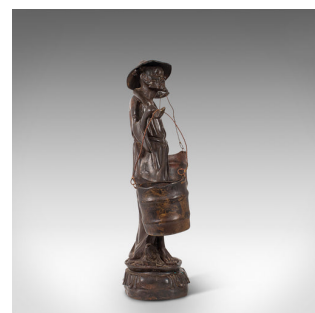

Tall Antique Decorative Figure, Chinese, Bronze, Statue, Water Carrier, C.1900

**DESCRIPTION**

Our Stock # 18.7097  
This is a tall antique decorative figure. A Chinese, bronze statue of a water carrier, dating to the late Victorian period, circa 1900.

- Classic figure of a rural water carrier
- Displaying a desirable aged patina
- Bronze shows fine weathering and dark, natural hues
- Gently chamfered detail catches the light beautifully
- Carrying a wide yoke, the fellow walks with a pair of large buckets
- Wearing a jaunty hat, his face a jovial sight
- Long flowing robe billows over his slender frame
- Stood upon a circular base with foliate pattern around the circumference

This is a charming antique decorative figure, with superb rural Chinese imagery. Gentle details allow the light to dance pleasingly over the piece. Delivered polished and ready to display.

Search [London Fine for #18.7097](#) , or scan the QR code for more photos and details

**DIMENSIONS**

Max Width: 25cm (9.75")  
Max Depth: 14.5cm (5.75")  
Max Height: 48cm (19")

**LIST PRICE**

£1,495.00