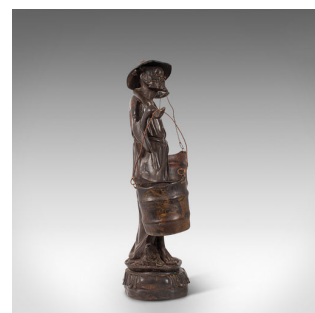

Tall Antique Decorative Figure, Chinese, Bronze, Statue, Water Carrier, C.1900

DESCRIPTION

Our Stock # 18.7097
This is a tall antique decorative figure. A Chinese, bronze statue of a water carrier, dating to the late Victorian period, circa 1900.

- Classic figure of a rural water carrier
- Displaying a desirable aged patina
- Bronze shows fine weathering and dark, natural hues
- Gently chamfered detail catches the light beautifully
- Carrying a wide yoke, the fellow walks with a pair of large buckets
- Wearing a jaunty hat, his face a jovial sight
- Long flowing robe billows over his slender frame
- Stood upon a circular base with foliate pattern around the circumference

This is a charming antique decorative figure, with superb rural Chinese imagery. Gentle details allow the light to dance pleasingly over the piece. Delivered polished and ready to display.

Search [London Fine for #18.7097](#) , or scan the QR code for more photos and details

DIMENSIONS

Max Width: 25cm (9.75")
Max Depth: 14.5cm (5.75")
Max Height: 48cm (19")

LIST PRICE

£1,495.00