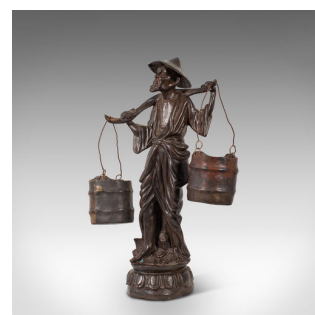

Tall Antique Decorative Figure, Chinese, Bronze, Statue, Water Carrier, C.1900

**DESCRIPTION**

Our Stock # 18.7097  
This is a tall antique decorative figure. A Chinese, bronze statue of a water carrier, dating to the late Victorian period, circa 1900.

- Classic figure of a rural water carrier
- Displaying a desirable aged patina
- Bronze shows fine weathering and dark, natural hues
- Gently chamfered detail catches the light beautifully
- Carrying a wide yoke, the fellow walks with a pair of large buckets
- Wearing a jaunty hat, his face a jovial sight
- Long flowing robe billows over his slender frame
- Stood upon a circular base with foliate pattern around the circumference

This is a charming antique decorative figure, with superb rural Chinese imagery. Gentle details allow the light to dance pleasingly over the piece. Delivered polished and ready to display.

Search [London Fine for #18.7097](#) , or scan the QR code for more photos and details

**DIMENSIONS**

Max Width: 25cm (9.75")  
Max Depth: 14.5cm (5.75")  
Max Height: 48cm (19")

**LIST PRICE**

£1,495.00