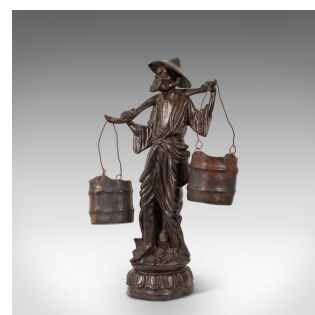

Tall Antique Decorative Figure, Chinese, Bronze, Statue, Water Carrier, C.1900

DESCRIPTION

Our Stock # 18.7097
This is a tall antique decorative figure. A Chinese, bronze statue of a water carrier, dating to the late Victorian period, circa 1900.

- Classic figure of a rural water carrier
- Displaying a desirable aged patina
- Bronze shows fine weathering and dark, natural hues
- Gently chamfered detail catches the light beautifully
- Carrying a wide yoke, the fellow walks with a pair of large buckets
- Wearing a jaunty hat, his face a jovial sight
- Long flowing robe billows over his slender frame
- Stood upon a circular base with foliate pattern around the circumference

This is a charming antique decorative figure, with superb rural Chinese imagery. Gentle details allow the light to dance pleasingly over the piece. Delivered polished and ready to display.

Search [London Fine for #18.7097](#) , or scan the QR code for more photos and details

DIMENSIONS

Max Width: 25cm (9.75")
Max Depth: 14.5cm (5.75")
Max Height: 48cm (19")

LIST PRICE

£1,495.00