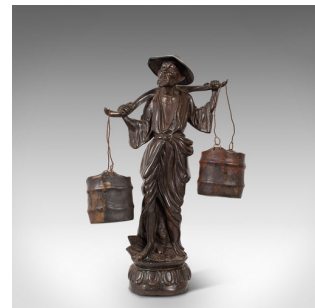

Tall Antique Decorative Figure, Chinese, Bronze, Statue, Water Carrier, C.1900

**DESCRIPTION**

Our Stock # 18.7097  
This is a tall antique decorative figure. A Chinese, bronze statue of a water carrier, dating to the late Victorian period, circa 1900.

- Classic figure of a rural water carrier
- Displaying a desirable aged patina
- Bronze shows fine weathering and dark, natural hues
- Gently chamfered detail catches the light beautifully
- Carrying a wide yoke, the fellow walks with a pair of large buckets
- Wearing a jaunty hat, his face a jovial sight
- Long flowing robe billows over his slender frame
- Stood upon a circular base with foliate pattern around the circumference

This is a charming antique decorative figure, with superb rural Chinese imagery. Gentle details allow the light to dance pleasingly over the piece. Delivered polished and ready to display.

Search [London Fine for #18.7097](#) , or scan the QR code for more photos and details

**DIMENSIONS**

Max Width: 25cm (9.75")  
Max Depth: 14.5cm (5.75")  
Max Height: 48cm (19")

**LIST PRICE**

£1,495.00