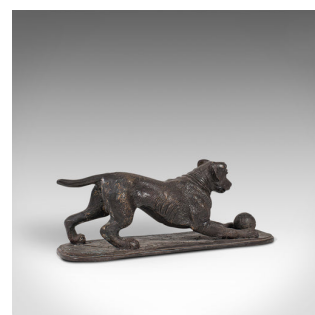

Vintage Dog Figure, English, Bronze, Statue, Playful Retriever, After PJ Mene

DESCRIPTION

Our Stock # 18.7103

This is a vintage dog figure. An English, bronze statue of a playful retriever in the manner of Pierre-Jules Mene, dating to the late 20th century, circa 1980.

- Captures the loveable charm of the family pet
- Displaying a desirable aged patina
- Bronze shows deep natural tones throughout
- Pleasing weathering with hints of light bronze shimmer
- Fantastic retriever figure, playing with its ball
- Presents the giddy excitement of a dog and his ball
- Fine detail to the face and coat a real highlight of the piece
- In the manner of and bearing the maker's mark for P.J. Mene (1810-1879)

This is a boisterous vintage dog figure, with its playful spirit coming through wonderfully in bronze. Perfect for dog lovers and decorative appeal, delivered polished and ready to display.

Search [London Fine for #18.7103](#), or scan the QR code for more photos and details

DIMENSIONS

Max Width: 25.5cm (10")

Max Depth: 8cm (3.25")

Max Height: 9.5cm (3.75")