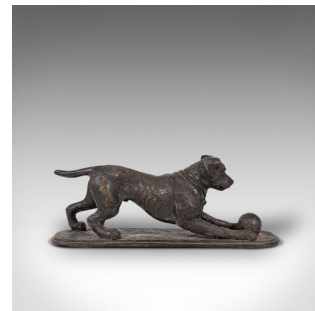

Vintage Dog Figure, English, Bronze, Statue, Playful Retriever, After PJ Mene

DESCRIPTION

Our Stock # 18.7103

This is a vintage dog figure. An English, bronze statue of a playful retriever in the manner of Pierre-Jules Mene, dating to the late 20th century, circa 1980.

- Captures the loveable charm of the family pet
- Displaying a desirable aged patina
- Bronze shows deep natural tones throughout
- Pleasing weathering with hints of light bronze shimmer
- Fantastic retriever figure, playing with its ball
- Presents the giddy excitement of a dog and his ball
- Fine detail to the face and coat a real highlight of the piece
- In the manner of and bearing the maker's mark for P.J. Mene (1810-1879)

This is a boisterous vintage dog figure, with its playful spirit coming through wonderfully in bronze. Perfect for dog lovers and decorative appeal, delivered polished and ready to display.

Search [London Fine for #18.7103](#), or scan the QR code for more photos and details