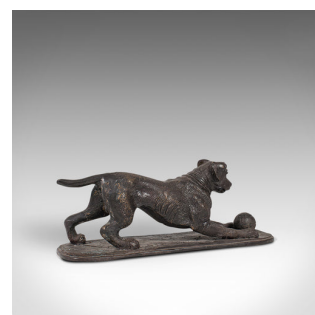

Vintage Dog Figure, English, Bronze, Statue, Playful Retriever, After PJ Mene

**DESCRIPTION**

Our Stock # 18.7103

This is a vintage dog figure. An English, bronze statue of a playful retriever in the manner of Pierre-Jules Mene, dating to the late 20th century, circa 1980.

- Captures the loveable charm of the family pet
- Displaying a desirable aged patina
- Bronze shows deep natural tones throughout
- Pleasing weathering with hints of light bronze shimmer
- Fantastic retriever figure, playing with is ball
- Presents the giddy excitement of a dog and his ball
- Fine detail to the face and coat a real highlight of the piece
- In the manner of and bearing the maker's mark for P.J. Mene (1810-1879)

This is a boisterous vintage dog figure, with its playful spirit coming through wonderfully in bronze. Perfect for dog lovers and decorative appeal, delivered polished and ready to display.

Search [London Fine for #18.7103](#) , or scan the QR code for more photos and details

DIMENSIONS

Max Width: 25.5cm (10")

Max Depth: 8cm (3.25")

Max Height: 9.5cm (3.75")