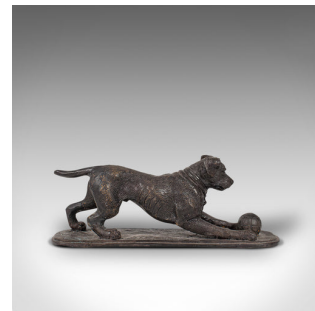

Vintage Dog Figure, English, Bronze, Statue, Playful Retriever, After PJ Mene

**DESCRIPTION**

Our Stock # 18.7103

This is a vintage dog figure. An English, bronze statue of a playful retriever in the manner of Pierre-Jules Mene, dating to the late 20th century, circa 1980.

- Captures the loveable charm of the family pet
- Displaying a desirable aged patina
- Bronze shows deep natural tones throughout
- Pleasing weathering with hints of light bronze shimmer
- Fantastic retriever figure, playing with is ball
- Presents the giddy excitement of a dog and his ball
- Fine detail to the face and coat a real highlight of the piece
- In the manner of and bearing the maker's mark for P.J. Mene (1810-1879)

This is a boisterous vintage dog figure, with its playful spirit coming through wonderfully in bronze. Perfect for dog lovers and decorative appeal, delivered polished and ready to display.

Search [London Fine for #18.7103](#) , or scan the QR code for more photos and details