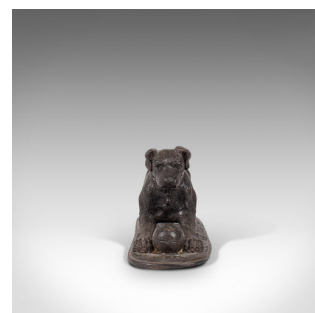

Vintage Dog Figure, English, Bronze, Statue, Playful Retriever, After PJ Mene

**DESCRIPTION**

Our Stock # 18.7103

This is a vintage dog figure. An English, bronze statue of a playful retriever in the manner of Pierre-Jules Mene, dating to the late 20th century, circa 1980.

- Captures the loveable charm of the family pet
- Displaying a desirable aged patina
- Bronze shows deep natural tones throughout
- Pleasing weathering with hints of light bronze shimmer
- Fantastic retriever figure, playing with is ball
- Presents the giddy excitement of a dog and his ball
- Fine detail to the face and coat a real highlight of the piece
- In the manner of and bearing the maker's mark for P.J. Mene (1810-1879)

This is a boisterous vintage dog figure, with its playful spirit coming through wonderfully in bronze. Perfect for dog lovers and decorative appeal, delivered polished and ready to display.

Search [London Fine for #18.7103](#) , or scan the QR code for more photos and details

DIMENSIONS

Max Width: 25.5cm (10")

Max Depth: 8cm (3.25")

Max Height: 9.5cm (3.75")