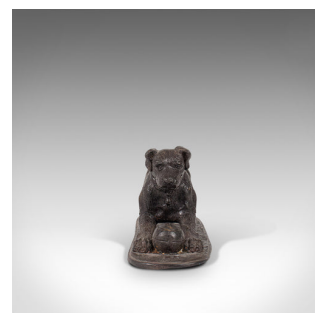

Vintage Dog Figure, English, Bronze, Statue, Playful Retriever, After PJ Mene

DESCRIPTION

Our Stock # 18.7103

This is a vintage dog figure. An English, bronze statue of a playful retriever in the manner of Pierre-Jules Mene, dating to the late 20th century, circa 1980.

- Captures the loveable charm of the family pet
- Displaying a desirable aged patina
- Bronze shows deep natural tones throughout
- Pleasing weathering with hints of light bronze shimmer
- Fantastic retriever figure, playing with its ball
- Presents the giddy excitement of a dog and his ball
- Fine detail to the face and coat a real highlight of the piece
- In the manner of and bearing the maker's mark for P.J. Mene (1810-1879)

This is a boisterous vintage dog figure, with its playful spirit coming through wonderfully in bronze. Perfect for dog lovers and decorative appeal, delivered polished and ready to display.

Search [London Fine for #18.7103](#), or scan the QR code for more photos and details

DIMENSIONS

Max Width: 25.5cm (10")

Max Depth: 8cm (3.25")

Max Height: 9.5cm (3.75")