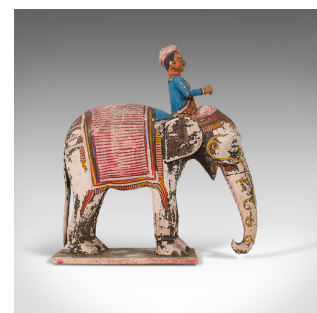

Antique Decorative Elephant and Mahout, Indian, Figure, Early Victorian, C.1850

DESCRIPTION

Our Stock # 18.7133

This is an antique decorative elephant and mahout. An Indian, hand-painted wooden figure, dating to the early Victorian period - mid 19th century.

- A joyful, appealing elephant for lovers of all things cheerful
 - Displays a desirable aged patina - the obvious losses not detracting from the inherent charm
- Hand-painted wood blesses the mahout figure with a colourful visage
- The shock of blue to the rider's coat a fine contrast to the lighter hues
- Dainty, but ready to overcome this and brighten your home
- Aged repaired breaks to both trunk , tail & rider - mahout missing an arm, part of base loss as per images

This is a super antique decorative elephant and rider, with great colours and a loveable patina that is testament to many decades of inquisitive handling and an obvious compulsion to take it in the hand and enjoy it. Delivered ready to delight all those who encounter it.

Search [London Fine for #18.7133](#) , or scan the QR code for more photos and details

DIMENSIONS

Max Width: 9.5cm (3.75")
Max Depth: 26cm (10.25")
Max Height: 28cm (11")

LIST PRICE

£895.00