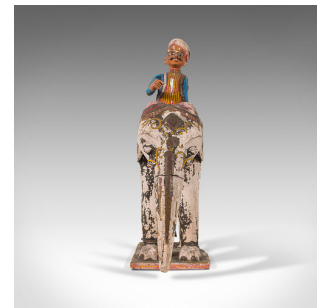

Antique Decorative Elephant and Mahout, Indian, Figure, Early Victorian, C.1850

DESCRIPTION

Our Stock # 18.7133

This is an antique decorative elephant and mahout. An Indian, hand-painted wooden figure, dating to the early Victorian period - mid 19th century.

- A joyful, appealing elephant for lovers of all things cheerful
 - Displays a desirable aged patina - the obvious losses not detracting from the inherent charm
- Hand-painted wood blesses the mahout figure with a colourful visage
- The shock of blue to the rider's coat a fine contrast to the lighter hues
- Dainty, but ready to overcome this and brighten your home
- Aged repaired breaks to both trunk , tail & rider - mahout missing an arm, part of base loss as per images

This is a super antique decorative elephant and rider, with great colours and a loveable patina that is testament to many decades of inquisitive handling and an obvious compulsion to take it in the hand and enjoy it. Delivered ready to delight all those who encounter it.

Search [London Fine for #18.7133](#) , or scan the QR code for more photos and details

DIMENSIONS

Max Width: 9.5cm (3.75")
Max Depth: 26cm (10.25")
Max Height: 28cm (11")

LIST PRICE

£895.00