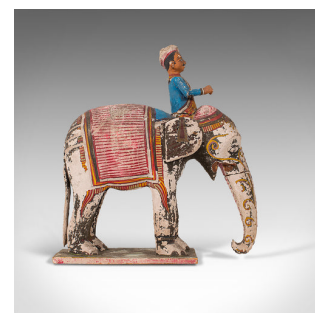

Antique Decorative Elephant and Mahout, Indian, Figure, Early Victorian, C.1850

DESCRIPTION

Our Stock # 18.7133

This is an antique decorative elephant and mahout. An Indian, hand-painted wooden figure, dating to the early Victorian period - mid 19th century.

- A joyful, appealing elephant for lovers of all things cheerful
 - Displays a desirable aged patina - the obvious losses not detracting from the inherent charm
- Hand-painted wood blesses the mahout figure with a colourful visage
- The shock of blue to the rider's coat a fine contrast to the lighter hues
- Dainty, but ready to overcome this and brighten your home
- Aged repaired breaks to both trunk , tail & rider - mahout missing an arm, part of base loss as per images

This is a super antique decorative elephant and rider, with great colours and a loveable patina that is testament to many decades of inquisitive handling and an obvious compulsion to take it in the hand and enjoy it. Delivered ready to delight all those who encounter it.

Search [London Fine for #18.7133](#) , or scan the QR code for more photos and details

DIMENSIONS

Max Width: 9.5cm (3.75")
Max Depth: 26cm (10.25")
Max Height: 28cm (11")

LIST PRICE

£895.00