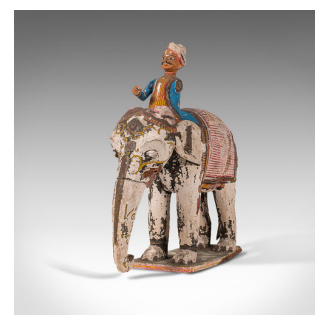

Antique Decorative Elephant and Mahout, Indian, Figure, Early Victorian, C.1850

DESCRIPTION

Our Stock # 18.7133

This is an antique decorative elephant and mahout. An Indian, hand-painted wooden figure, dating to the early Victorian period - mid 19th century.

- A joyful, appealing elephant for lovers of all things cheerful
 - Displays a desirable aged patina - the obvious losses not detracting from the inherent charm
- Hand-painted wood blesses the mahout figure with a colourful visage
- The shock of blue to the rider's coat a fine contrast to the lighter hues
- Dainty, but ready to overcome this and brighten your home
- Aged repaired breaks to both trunk , tail & rider - mahout missing an arm, part of base loss as per images

This is a super antique decorative elephant and rider, with great colours and a loveable patina that is testament to many decades of inquisitive handling and an obvious compulsion to take it in the hand and enjoy it. Delivered ready to delight all those who encounter it.

Search [London Fine for #18.7133](#) , or scan the QR code for more photos and details

DIMENSIONS

Max Width: 9.5cm (3.75")
Max Depth: 26cm (10.25")
Max Height: 28cm (11")

LIST PRICE

£895.00