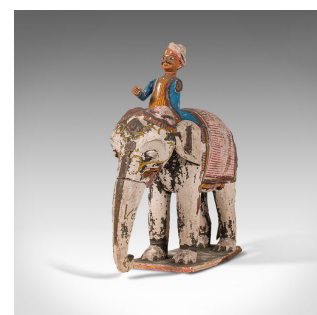

Antique Decorative Elephant and Mahout, Indian, Figure, Early Victorian, C.1850

DESCRIPTION

Our Stock # 18.7133

This is an antique decorative elephant and mahout. An Indian, hand-painted wooden figure, dating to the early Victorian period - mid 19th century.

- A joyful, appealing elephant for lovers of all things cheerful
 - Displays a desirable aged patina - the obvious losses not detracting from the inherent charm
- Hand-painted wood blesses the mahout figure with a colourful visage
- The shock of blue to the rider's coat a fine contrast to the lighter hues
- Dainty, but ready to overcome this and brighten your home
- Aged repaired breaks to both trunk , tail & rider - mahout missing an arm, part of base loss as per images

This is a super antique decorative elephant and rider, with great colours and a loveable patina that is testament to many decades of inquisitive handling and an obvious compulsion to take it in the hand and enjoy it. Delivered ready to delight all those who encounter it.

Search [London Fine for #18.7133](#) , or scan the QR code for more photos and details

DIMENSIONS

Max Width: 9.5cm (3.75")
Max Depth: 26cm (10.25")
Max Height: 28cm (11")

LIST PRICE

£895.00