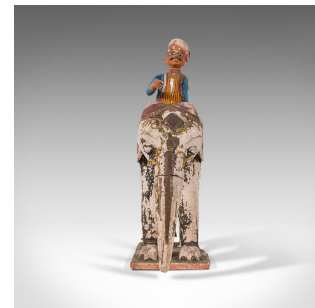

Antique Decorative Elephant and Mahout, Indian, Figure, Early Victorian, C.1850

DESCRIPTION

Our Stock # 18.7133

This is an antique decorative elephant and mahout. An Indian, hand-painted wooden figure, dating to the early Victorian period - mid 19th century.

- A joyful, appealing elephant for lovers of all things cheerful
 - Displays a desirable aged patina - the obvious losses not detracting from the inherent charm
- Hand-painted wood blesses the mahout figure with a colourful visage
- The shock of blue to the rider's coat a fine contrast to the lighter hues
- Dainty, but ready to overcome this and brighten your home
- Aged repaired breaks to both trunk , tail & rider - mahout missing an arm, part of base loss as per images

This is a super antique decorative elephant and rider, with great colours and a loveable patina that is testament to many decades of inquisitive handling and an obvious compulsion to take it in the hand and enjoy it. Delivered ready to delight all those who encounter it.

Search [London Fine for #18.7133](#) , or scan the QR code for more photos and details

DIMENSIONS

Max Width: 9.5cm (3.75")
Max Depth: 26cm (10.25")
Max Height: 28cm (11")

LIST PRICE

£895.00