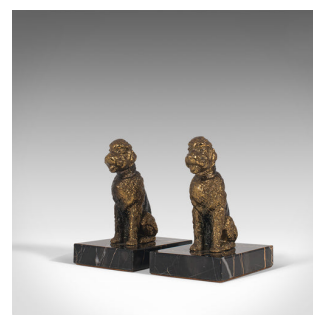

Pair Of, Vintage Dog Figures, English, Gilt Metal, Airedale Terrier, Circa 1980

DESCRIPTION

Our Stock # 18.7102

This is a pair of vintage dog figures. An English, gilt metal study of the loveable Airedale Terrier upon a marble base, dating to the late 20th century, circa 1980.

- Faithful friends cast in decorative form
- Displaying a desirable aged patina - free of marks
- Gilt metal offers bright, golden tones
- Coat markings realised in blackened polish finish
- Cheerful face and detailed anatomical forms
- Standing upon black marble bases dressed with tan leather beneath

This is a delightful pair of vintage dog figures, ideal for the desk or a mantelpiece. Cheerful, charming and joyful, this pair of Airedales are delivered polished and ready to behold.

Search [London Fine for #18.7102](#) , or scan the QR code for more photos and details