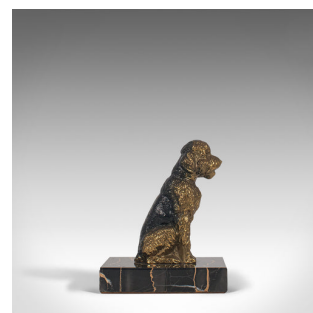

Pair Of, Vintage Dog Figures, English, Gilt Metal, Airedale Terrier, Circa 1980

DESCRIPTION

Our Stock # 18.7102

This is a pair of vintage dog figures. An English, gilt metal study of the loveable Airedale Terrier upon a marble base, dating to the late 20th century, circa 1980.

- Faithful friends cast in decorative form
- Displaying a desirable aged patina - free of marks
- Gilt metal offers bright, golden tones
- Coat markings realised in blackened polish finish
- Cheerful face and detailed anatomical forms
- Standing upon black marble bases dressed with tan leather beneath

This is a delightful pair of vintage dog figures, ideal for the desk or a mantelpiece. Cheerful, charming and joyful, this pair of Airedales are delivered polished and ready to behold.

Search [London Fine for #18.7102](#) , or scan the QR code for more photos and details