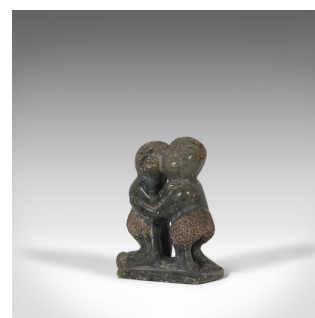

Small Antique Tribal Figure, Polynesian, Decorative, Soapstone, Statue, C.1900

**DESCRIPTION**

Our Stock # 18.7104

This is a small antique tribal figure. A Polynesian, decorative soapstone statue of two boys in an embrace, dating to the late 19th century, circa 1900.

- Naive appeal to this small, fascinating piece
- Displays a desirable aged patina - minimal wear commensurate with age
- Tactile soapstone with dark green hues and translucent tones
- Dappled finish to heads and clothing highly distinctive and unusual
- Hand-inscribed to base with the name Douglas - possibly a missionary on voyage overseas

This is an appealing antique tribal figure, with naive charm to the handmade forms and finish. The soapstone feels tactile in the hand, whilst the deep colour has lighter translucence towards the edges. Delivered polished and ready to display.

Search [London Fine for #18.7104](#) , or scan the QR code for more photos and details

DIMENSIONS

Max Width: 8cm (3.25")

Max Depth: 5cm (2")

Max Height: 10cm (4")

LIST PRICE

£595.00