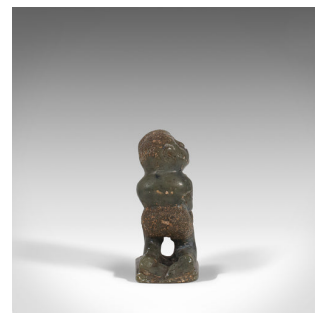

Small Antique Tribal Figure, Polynesian, Decorative, Soapstone, Statue, C.1900

**DESCRIPTION**

Our Stock # 18.7104

This is a small antique tribal figure. A Polynesian, decorative soapstone statue of two boys in an embrace, dating to the late 19th century, circa 1900.

- Naive appeal to this small, fascinating piece
- Displays a desirable aged patina - minimal wear commensurate with age
- Tactile soapstone with dark green hues and translucent tones
- Dappled finish to heads and clothing highly distinctive and unusual
- Hand-inscribed to base with the name Douglas - possibly a missionary on voyage overseas

This is an appealing antique tribal figure, with naive charm to the handmade forms and finish. The soapstone feels tactile in the hand, whilst the deep colour has lighter translucence towards the edges. Delivered polished and ready to display.

Search [London Fine for #18.7104](#) , or scan the QR code for more photos and details

DIMENSIONS

Max Width: 8cm (3.25")

Max Depth: 5cm (2")

Max Height: 10cm (4")

LIST PRICE

£595.00