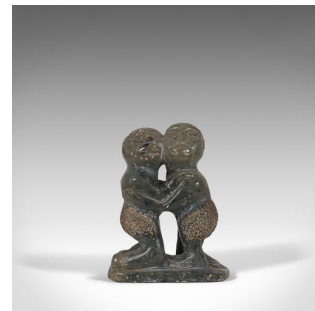

Small Antique Tribal Figure, Polynesian, Decorative, Soapstone, Statue, C.1900

**DESCRIPTION**

Our Stock # 18.7104

This is a small antique tribal figure. A Polynesian, decorative soapstone statue of two boys in an embrace, dating to the late 19th century, circa 1900.

- Naive appeal to this small, fascinating piece
- Displays a desirable aged patina - minimal wear commensurate with age
- Tactile soapstone with dark green hues and translucent tones
- Dappled finish to heads and clothing highly distinctive and unusual
- Hand-inscribed to base with the name Douglas - possibly a missionary on voyage overseas

This is an appealing antique tribal figure, with naive charm to the handmade forms and finish. The soapstone feels tactile in the hand, whilst the deep colour has lighter translucence towards the edges. Delivered polished and ready to display.

Search [London Fine for #18.7104](#) , or scan the QR code for more photos and details

DIMENSIONS

Max Width: 8cm (3.25")

Max Depth: 5cm (2")

Max Height: 10cm (4")

LIST PRICE

£595.00