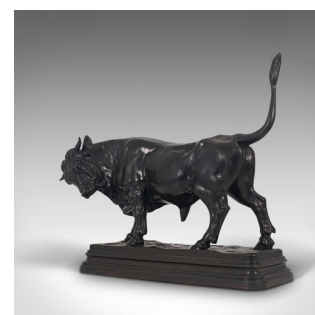

Antique Bull Figure, Austrian, Bronze, Study, Statue, 19th Century, Circa 1900

DESCRIPTION

Our Stock # 18.7159

This is an antique bull figure. An Austrian, bronze study or statue, dating to the late 19th century, circa 1900.

- Striking anatomical study of a powerful animal
- Displaying a desirable aged patina - in very good order
- Cold-painted bronze offers dark hues and fine tonality under light
- Pleasingly heavy at a weight of 3.9kg (8.59lb)
- Head down with the horns in place, ready to charge
- The sculpture captures the powerful dynamism of the animal
- Muscular haunches, strong legs and other key features present
- Raised upon a tiered plinth base, marked Geschützt to rear

This is an imposing antique bull figure. Capturing a powerful natural pose, the blackened bronze displays wonderfully. Delivered polished and ready to enjoy.

Search [London Fine for #18.7159](#) , or scan the QR code for more photos and details