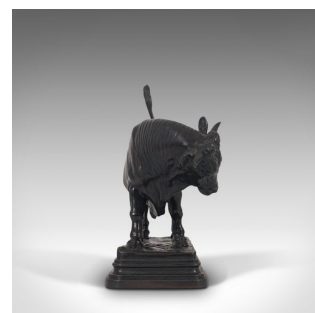

Antique Bull Figure, Austrian, Bronze, Study, Statue, 19th Century, Circa 1900

DESCRIPTION

Our Stock # 18.7159

This is an antique bull figure. An Austrian, bronze study or statue, dating to the late 19th century, circa 1900.

- Striking anatomical study of a powerful animal
- Displaying a desirable aged patina - in very good order
- Cold-painted bronze offers dark hues and fine tonality under light
- Pleasingly heavy at a weight of 3.9kg (8.59lb)
- Head down with the horns in place, ready to charge
- The sculpture captures the powerful dynamism of the animal
- Muscular haunches, strong legs and other key features present
- Raised upon a tiered plinth base, marked Geschützt to rear

This is an imposing antique bull figure. Capturing a powerful natural pose, the blackened bronze displays wonderfully. Delivered polished and ready to enjoy.

Search [London Fine for #18.7159](#) , or scan the QR code for more photos and details