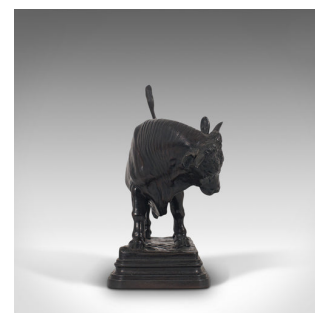

Antique Bull Figure, Austrian, Bronze, Study, Statue, 19th Century, Circa 1900

DESCRIPTION

Our Stock # 18.7159

This is an antique bull figure. An Austrian, bronze study or statue, dating to the late 19th century, circa 1900.

- Striking anatomical study of a powerful animal
- Displaying a desirable aged patina - in very good order
- Cold-painted bronze offers dark hues and fine tonality under light
- Pleasingly heavy at a weight of 3.9kg (8.59lb)
- Head down with the horns in place, ready to charge
- The sculpture captures the powerful dynamism of the animal
- Muscular haunches, strong legs and other key features present
- Raised upon a tiered plinth base, marked Geschützt to rear

This is an imposing antique bull figure. Capturing a powerful natural pose, the blackened bronze displays wonderfully. Delivered polished and ready to enjoy.

Search [London Fine for #18.7159](#) , or scan the QR code for more photos and details