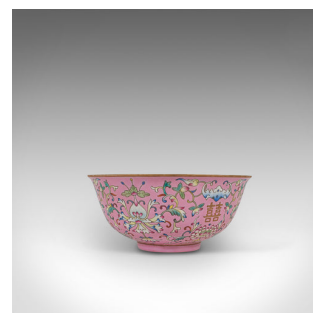

Antique Decorative Marriage Bowl, Chinese, Ceramic, Ceremonial, Dish, Circa 1880

DESCRIPTION

Our Stock # 18.7111

This is an antique decorative marriage bowl. A Chinese, ceramic ceremonial bonbon dish, dating to the late Victorian period, circa 1880.

- Beautiful colours to this antique dish
- Superb condition throughout
- Ceramic thrown into a wonderful bowl shape
- Decorated in a vibrant pink ground with contrasting sky blue to the interior and base
- Decorated profusely with foliate and cloud form pattern
- To each side, a large spring flower from which scrolled leaves radiate outwards
- Alternating with characters beneath cloud forms over smaller foliate heads
- Striking blue base finished with red painted maker's stamp

This is an endearing antique decorative marriage bowl, with superb colour and exuding quality. A wonderful commemorative gift or dashing breakfast dish. Delivered polished and ready to delight.

Search [London Fine for #18.7111](#) , or scan the QR code for more photos and details

DIMENSIONS

Max Width: 15.5cm (6")
Max Depth: 15.5cm (6")
Max Height: 7cm (2.75")

LIST PRICE

£2,450.00