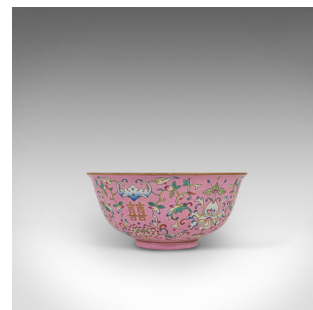

## Antique Decorative Marriage Bowl, Chinese, Ceramic, Ceremonial, Dish, Circa 1880

### DESCRIPTION

Our Stock # 18.7111

This is an antique decorative marriage bowl. A Chinese, ceramic ceremonial bonbon dish, dating to the late Victorian period, circa 1880.

- Beautiful colours to this antique dish
- Superb condition throughout
- Ceramic thrown into a wonderful bowl shape
- Decorated in a vibrant pink ground with contrasting sky blue to the interior and base
- Decorated profusely with foliate and cloud form pattern
- To each side, a large spring flower from which scrolled leaves radiate outwards
- Alternating with characters beneath cloud forms over smaller foliate heads
- Striking blue base finished with red painted maker's stamp

This is an endearing antique decorative marriage bowl, with superb colour and exuding quality. A wonderful commemorative gift or dashing breakfast dish. Delivered polished and ready to delight.

Search [London Fine for #18.7111](#), or scan the QR code for more photos and details

### DIMENSIONS

Max Width: 15.5cm (6")  
Max Depth: 15.5cm (6")  
Max Height: 7cm (2.75")