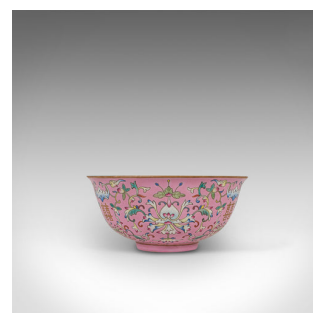

## Antique Decorative Marriage Bowl, Chinese, Ceramic, Ceremonial, Dish, Circa 1880

### DESCRIPTION

Our Stock # 18.7111

This is an antique decorative marriage bowl. A Chinese, ceramic ceremonial bonbon dish, dating to the late Victorian period, circa 1880.

- Beautiful colours to this antique dish
- Superb condition throughout
- Ceramic thrown into a wonderful bowl shape
- Decorated in a vibrant pink ground with contrasting sky blue to the interior and base
- Decorated profusely with foliate and cloud form pattern
- To each side, a large spring flower from which scrolled leaves radiate outwards
- Alternating with characters beneath cloud forms over smaller foliate heads
- Striking blue base finished with red painted maker's stamp

This is an endearing antique decorative marriage bowl, with superb colour and exuding quality. A wonderful commemorative gift or dashing breakfast dish. Delivered polished and ready to delight.

Search [London Fine for #18.7111](#), or scan the QR code for more photos and details

### DIMENSIONS

Max Width: 15.5cm (6")  
Max Depth: 15.5cm (6")  
Max Height: 7cm (2.75")