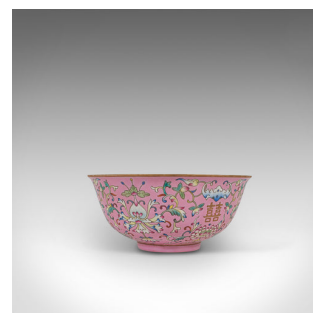

## Antique Decorative Marriage Bowl, Chinese, Ceramic, Ceremonial, Dish, Circa 1880

### DESCRIPTION

Our Stock # 18.7111

This is an antique decorative marriage bowl. A Chinese, ceramic ceremonial bonbon dish, dating to the late Victorian period, circa 1880.

- Beautiful colours to this antique dish
- Superb condition throughout
- Ceramic thrown into a wonderful bowl shape
- Decorated in a vibrant pink ground with contrasting sky blue to the interior and base
- Decorated profusely with foliate and cloud form pattern
- To each side, a large spring flower from which scrolled leaves radiate outwards
- Alternating with characters beneath cloud forms over smaller foliate heads
- Striking blue base finished with red painted maker's stamp

This is an endearing antique decorative marriage bowl, with superb colour and exuding quality. A wonderful commemorative gift or dashing breakfast dish. Delivered polished and ready to delight.

Search [London Fine for #18.7111](#), or scan the QR code for more photos and details

### DIMENSIONS

Max Width: 15.5cm (6")  
Max Depth: 15.5cm (6")  
Max Height: 7cm (2.75")