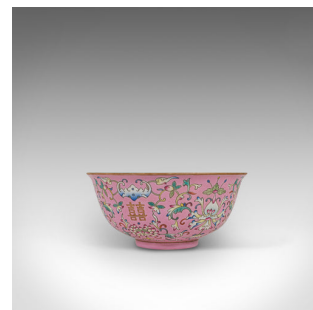

Antique Decorative Marriage Bowl, Chinese, Ceramic, Ceremonial, Dish, Circa 1880

DESCRIPTION

Our Stock # 18.7111

This is an antique decorative marriage bowl. A Chinese, ceramic ceremonial bonbon dish, dating to the late Victorian period, circa 1880.

- Beautiful colours to this antique dish
- Superb condition throughout
- Ceramic thrown into a wonderful bowl shape
- Decorated in a vibrant pink ground with contrasting sky blue to the interior and base
- Decorated profusely with foliate and cloud form pattern
- To each side, a large spring flower from which scrolled leaves radiate outwards
- Alternating with characters beneath cloud forms over smaller foliate heads
- Striking blue base finished with red painted maker's stamp

This is an endearing antique decorative marriage bowl, with superb colour and exuding quality. A wonderful commemorative gift or dashing breakfast dish. Delivered polished and ready to delight.

Search [London Fine for #18.7111](#) , or scan the QR code for more photos and details

DIMENSIONS

Max Width: 15.5cm (6")
Max Depth: 15.5cm (6")
Max Height: 7cm (2.75")

LIST PRICE

£2,450.00