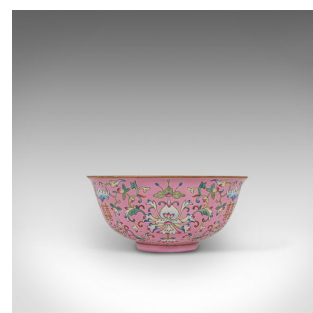

Antique Decorative Marriage Bowl, Chinese, Ceramic, Ceremonial, Dish, Circa 1880

DESCRIPTION

Our Stock # 18.7111

This is an antique decorative marriage bowl. A Chinese, ceramic ceremonial bonbon dish, dating to the late Victorian period, circa 1880.

- Beautiful colours to this antique dish
- Superb condition throughout
- Ceramic thrown into a wonderful bowl shape
- Decorated in a vibrant pink ground with contrasting sky blue to the interior and base
- Decorated profusely with foliate and cloud form pattern
- To each side, a large spring flower from which scrolled leaves radiate outwards
- Alternating with characters beneath cloud forms over smaller foliate heads
- Striking blue base finished with red painted maker's stamp

This is an endearing antique decorative marriage bowl, with superb colour and exuding quality. A wonderful commemorative gift or dashing breakfast dish. Delivered polished and ready to delight.

Search [London Fine for #18.7111](#) , or scan the QR code for more photos and details

DIMENSIONS

Max Width: 15.5cm (6")
Max Depth: 15.5cm (6")
Max Height: 7cm (2.75")

LIST PRICE

£2,450.00