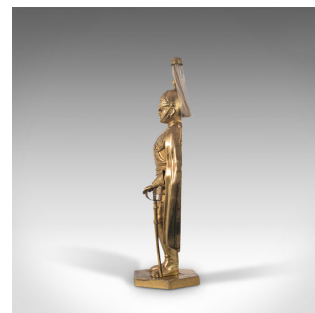

## Antique Fireside Companion, English, Gilt Brass, Fireplace, Stand, Grenadier

**DESCRIPTION**

Our Stock # 18.7182

This is an antique fireside companion. An English, gilt brass fireplace stand in the form of a Grenadier guard with poker, dating to the late 19th century, circa 1900.

- Appealing finish to brighten the fireside
- Displaying a desirable aged patina with shimmering tones
- Polished Gilt brass offers warm golden hues
- Natural horse hair to the decorative plume
- Tall, proud Grenadier guard resplendent in dress uniform
- Fireplace poker rest within the guard's hat – removable for use
- Outstretched left hand resting casually against his sword
- Fine detail to the chest and uniform, with a cloak draped across his shoulders
- Stood upon a thick hexagonal base, the whole weighing 12.3kg (27.11lb)
- Relief rear offering a view of the slender poker
- Stamped with 'Made in England' to the right-hand side

Search [London Fine for #18.7182](#) , or scan the QR code for more photos and details

**DIMENSIONS**

Max Width: 26cm (10.25")

Max Depth: 21.5cm (8.5")

Max Height: 78.5cm (31")

Poker Height: 56.5cm (22.25")