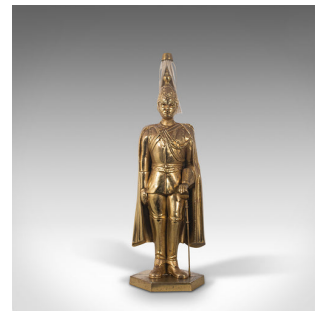

Antique Fireside Companion, English, Gilt Brass, Fireplace, Stand, Grenadier

DESCRIPTION

Our Stock # 18.7182

This is an antique fireside companion. An English, gilt brass fireplace stand in the form of a Grenadier guard with poker, dating to the late 19th century, circa 1900.

- Appealing finish to brighten the fireside
- Displaying a desirable aged patina with shimmering tones
- Polished Gilt brass offers warm golden hues
- Natural horse hair to the decorative plume
- Tall, proud Grenadier guard resplendent in dress uniform
- Fireplace poker rest within the guard's hat – removable for use
- Outstretched left hand resting casually against his sword
- Fine detail to the chest and uniform, with a cloak draped across his shoulders
- Stood upon a thick hexagonal base, the whole weighing 12.3kg (27.11lb)
- Relief rear offering a view of the slender poker
- Stamped with 'Made in England' to the right-hand side

Search [London Fine for #18.7182](#) , or scan the QR code for more photos and details

DIMENSIONS

Max Width: 26cm (10.25")

Max Depth: 21.5cm (8.5")

Max Height: 78.5cm (31")

Poker Height: 56.5cm (22.25")