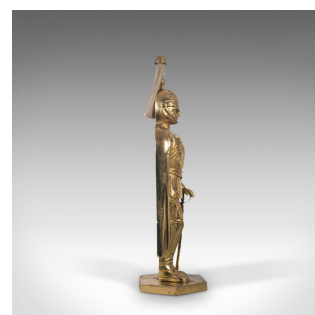

Antique Fireside Companion, English, Gilt Brass, Fireplace, Stand, Grenadier

DESCRIPTION

Our Stock # 18.7182

This is an antique fireside companion. An English, gilt brass fireplace stand in the form of a Grenadier guard with poker, dating to the late 19th century, circa 1900.

- Appealing finish to brighten the fireside
- Displaying a desirable aged patina with shimmering tones
- Polished Gilt brass offers warm golden hues
- Natural horse hair to the decorative plume
- Tall, proud Grenadier guard resplendent in dress uniform
- Fireplace poker rest within the guard's hat – removable for use
- Outstretched left hand resting casually against his sword
- Fine detail to the chest and uniform, with a cloak draped across his shoulders
- Stood upon a thick hexagonal base, the whole weighing 12.3kg (27.11lb)
- Relief rear offering a view of the slender poker
- Stamped with 'Made in England' to the right-hand side

Search [London Fine for #18.7182](#) , or scan the QR code for more photos and details

DIMENSIONS

Max Width: 26cm (10.25")

Max Depth: 21.5cm (8.5")

Max Height: 78.5cm (31")

Poker Height: 56.5cm (22.25")