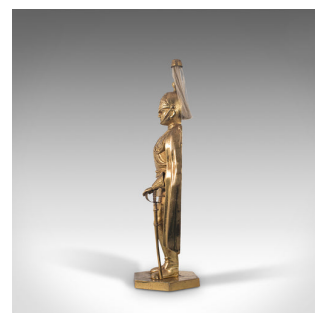

Antique Fireside Companion, English, Gilt Brass, Fireplace, Stand, Grenadier

DESCRIPTION

Our Stock # 18.7182

This is an antique fireside companion. An English, gilt brass fireplace stand in the form of a Grenadier guard with poker, dating to the late 19th century, circa 1900.

- Appealing finish to brighten the fireside
- Displaying a desirable aged patina with shimmering tones
- Polished Gilt brass offers warm golden hues
- Natural horse hair to the decorative plume
- Tall, proud Grenadier guard resplendent in dress uniform
- Fireplace poker rest within the guard's hat – removable for use
- Outstretched left hand resting casually against his sword
- Fine detail to the chest and uniform, with a cloak draped across his shoulders
- Stood upon a thick hexagonal base, the whole weighing 12.3kg (27.11lb)
- Relief rear offering a view of the slender poker
- Stamped with 'Made in England' to the right-hand side

Search [London Fine for #18.7182](#) , or scan the QR code for more photos and details

DIMENSIONS

Max Width: 26cm (10.25")

Max Depth: 21.5cm (8.5")

Max Height: 78.5cm (31")

Poker Height: 56.5cm (22.25")