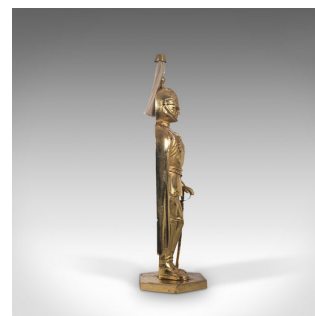

## Antique Fireside Companion, English, Gilt Brass, Fireplace, Stand, Grenadier

**DESCRIPTION**

Our Stock # 18.7182

This is an antique fireside companion. An English, gilt brass fireplace stand in the form of a Grenadier guard with poker, dating to the late 19th century, circa 1900.

- Appealing finish to brighten the fireside
- Displaying a desirable aged patina with shimmering tones
- Polished Gilt brass offers warm golden hues
- Natural horse hair to the decorative plume
- Tall, proud Grenadier guard resplendent in dress uniform
- Fireplace poker rest within the guard's hat – removable for use
- Outstretched left hand resting casually against his sword
- Fine detail to the chest and uniform, with a cloak draped across his shoulders
- Stood upon a thick hexagonal base, the whole weighing 12.3kg (27.11lb)
- Relief rear offering a view of the slender poker
- Stamped with 'Made in England' to the right-hand side

Search [London Fine for #18.7182](#) , or scan the QR code for more photos and details

**DIMENSIONS**

Max Width: 26cm (10.25")

Max Depth: 21.5cm (8.5")

Max Height: 78.5cm (31")

Poker Height: 56.5cm (22.25")