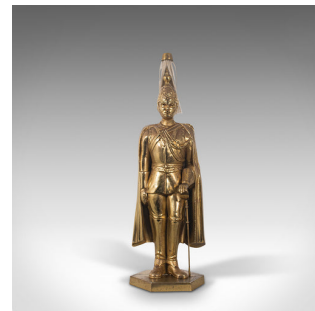

## Antique Fireside Companion, English, Gilt Brass, Fireplace, Stand, Grenadier

**DESCRIPTION**

Our Stock # 18.7182

This is an antique fireside companion. An English, gilt brass fireplace stand in the form of a Grenadier guard with poker, dating to the late 19th century, circa 1900.

- Appealing finish to brighten the fireside
- Displaying a desirable aged patina with shimmering tones
- Polished Gilt brass offers warm golden hues
- Natural horse hair to the decorative plume
- Tall, proud Grenadier guard resplendent in dress uniform
- Fireplace poker rest within the guard's hat – removable for use
- Outstretched left hand resting casually against his sword
- Fine detail to the chest and uniform, with a cloak draped across his shoulders
- Stood upon a thick hexagonal base, the whole weighing 12.3kg (27.11lb)
- Relief rear offering a view of the slender poker
- Stamped with 'Made in England' to the right-hand side

Search [London Fine for #18.7182](#) , or scan the QR code for more photos and details

**DIMENSIONS**

Max Width: 26cm (10.25")

Max Depth: 21.5cm (8.5")

Max Height: 78.5cm (31")

Poker Height: 56.5cm (22.25")