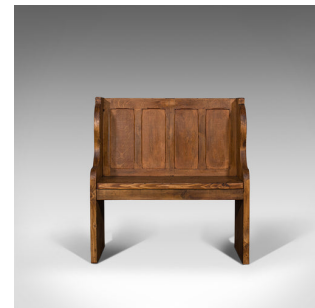

Antique Two Seat Settle, English, Oak, Pine, Ecclesiastic, Pew, Bench, Victorian

DESCRIPTION

Our Stock # 18.7122

This is an antique two-seater settle. An English, oak and pine ecclesiastical pew or bench, dating to the late Victorian period, circa 1900.

- Mellow tones and attractive form
- Displays a desirable aged patina
- Select oak and pine offers fine grain interest
- Light caramel tones with wisps of medullary rays to the oak stocks
- Four-panel back framed by deep, shaped wings
- Stout bench at a comfortable height of 47.5cm (18.75")
- Raised upon a pair of stile feet

This is an appealing antique settle, with great colouration and grain interest. Solid joints and construction, delivered waxed, polished and ready to enjoy.

Search [London Fine for #18.7122](#) , or scan the QR code for more photos and details

DIMENSIONS

- Max Width: 89.5cm (35.25")
- Max Depth: 41.5cm (16.25")
- Max Height: 94.5cm (37.25")
- Seat Width: 82cm (32.25")
- Seat Depth: 34cm (13.5")
- Seat Height: 47.5cm (18.75")