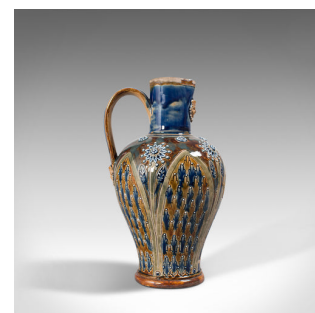

Antique Serving Ewer, English, Ceramic, Decorative, Amphora, Victorian, C.1876

DESCRIPTION

Our Stock # 18.7046

This is an antique serving ewer. An English, ceramic decorative amphora by Doulton of Lambeth, dated to the Victorian period, 1876.

- Quality example of Victorian Doulton
- Displaying a desirable aged patina
- Ceramic of the highest order and free from cracks or marks
- Palette of brown and blue hues beneath a clear, bright glaze
- Wonderfully globular body with sinuous swan neck handle
- A hand-painted band of cobalt blue decorates the tall neck
- Regal masques adorn the neck and base of the handle respectively
- Fascinating raised flower heads, prominent with petals of white and blue
- Large leaf-shaped panels host foliate patterns around the body of the ewer
- Deep rolled rim to base finished in a palette of amber-browns
- Maker's mark to base for Doulton, Lambeth and dated 1876

Search [London Fine for #18.7046](#) , or scan the QR code for more photos and details

DIMENSIONS

Max Width: 14.5cm (5.75")

Max Depth: 13cm (5")

Max Height: 23cm (9")

LIST PRICE

£875.00