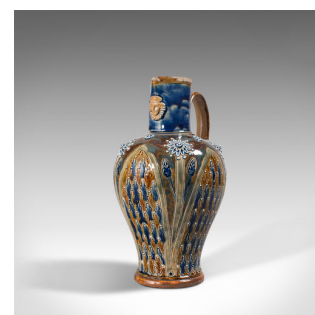

Antique Serving Ewer, English, Ceramic, Decorative, Amphora, Victorian, C.1876

DESCRIPTION

Our Stock # 18.7046

This is an antique serving ewer. An English, ceramic decorative amphora by Doulton of Lambeth, dated to the Victorian period, 1876.

- Quality example of Victorian Doulton
- Displaying a desirable aged patina
- Ceramic of the highest order and free from cracks or marks
- Palette of brown and blue hues beneath a clear, bright glaze
- Wonderfully globular body with sinuous swan neck handle
- A hand-painted band of cobalt blue decorates the tall neck
- Regal masques adorn the neck and base of the handle respectively
- Fascinating raised flower heads, prominent with petals of white and blue
- Large leaf-shaped panels host foliate patterns around the body of the ewer
- Deep rolled rim to base finished in a palette of amber-browns
- Maker's mark to base for Doulton, Lambeth and dated 1876

Search [London Fine for #18.7046](#) , or scan the QR code for more photos and details

DIMENSIONS

Max Width: 14.5cm (5.75")

Max Depth: 13cm (5")

Max Height: 23cm (9")

LIST PRICE

£875.00