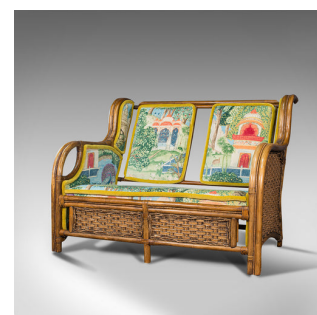

Vintage Colonial Loveseat, English, Bamboo, Bench, Sofa, Late 20th Century, 1970

DESCRIPTION

Our Stock # 18.7261

This is a striking vintage colonial loveseat. An English, bamboo and rattan bench or sofa with quality modern upholstery, dating to the late 20th century, circa 1970.

- Exquisite colour and detail to brighten any room
- Displays a desirable aged patina and presented in very good order
- Natural bamboo frame offers light caramel hues
- Benefits from a superlative professional reupholstering
 - Sinuous bamboo arms curve upwards to the back rest, terminating in a canted manner
- Upper and lower rail host a pair of generously sized cushions
- One piece seat base offers good comfort and at a relaxed height of 42cm (16.5")
- Oval scallops to arms provide fascination to the quality rattan side panels
- Captivating Zoffara fabric with broad, bright citrus yellow piping
- Superior quality textile - Peacock Garden by Melissa White
- Beautiful colour palette and great scenes of palaces, trees and wildlife

Search [London Fine for #18.7261](#) , or scan the QR code for more photos and details

DIMENSIONS

- Max Width: 122.5cm (48.25")
- Max Depth: 83cm (32.75")
- Max Height: 93.5cm (36.75")
- Seat Width: 105cm (41.25")
- Seat Depth: 60cm (23.5")
- Seat Height: 42cm (16.5")