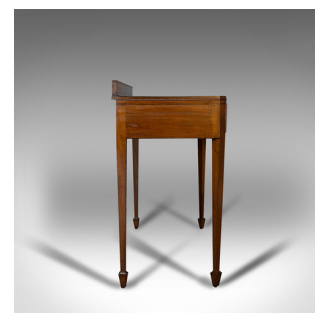

Antique Side Table, English, Mahogany, Buffet, Server, Hamptons, Edwardian, 1910

DESCRIPTION

Our Stock # 18.7150

This is a superb antique side table. An English, mahogany buffet or server in the manner of Sheraton by Hamptons of London, dating to the Edwardian period, circa 1910.

- Distinctive serpentine form with an abundance of quality
- Displaying a desirable aged patina
- Select mahogany offers striking grain interest
- Rich caramel hues radiate beneath a wax polish finish
- A low backrest sits over the generously sized top
- Delightful bow front in the manner of Sheraton
- Arranged as a pair of wide drawers, following the sinuous curve to the centre
- Each drawer dressed with circular drop handles over ornate foliate backplates
- Bone inlay shield lock escutcheons offer an appealing contrast – key absent
- Cockbeaded drawers open to reveal an emerald green baize lining - cutlery tray to the right
- Black retail roundel to right drawer box reads 'Hamptons, Pall Mall East, London'

Search [London Fine for #18.7150](#), or scan the QR code for more photos and details

DIMENSIONS

- Max Width: 123cm (48.5")
- Max Depth: 59.5cm (23.5")
- Max Height: 100cm (39.25")
- Kneehole Height: 72.5cm (28.5")