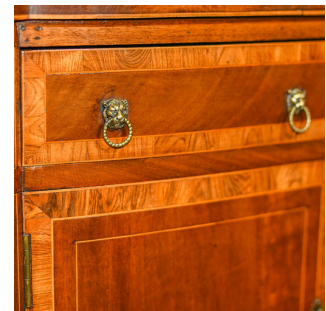

Late Victorian Bow Fronted Sideboard, c.1900

DESCRIPTION

Our Stock # LFA-1333 This is an antique, late Victorian bow fronted sideboard dating to c.1900. A superior quality piece in a Sheraton revival style, full of interest and detail. This sideboard is made in quality cuts of mahogany displaying warm amber tones and good grain detail throughout. Raised on tapering square section legs with boxwood inlaid strings this cabinet offers two square cupboards with three, oak lined, drawers over, the central drawer sitting above a knee-hole with corner brackets decorated with shell detail. A shaped backboard signs of attention to detail and quality. The cupboard doors and drawers are crossbanded and strung, dressed with pressed brass leopard heads with circular, beaded pulls. The top surface features the most wonderful grain detail with stringing to the border and edges. To the rear a simple up-stand picks up the string detail and completes the look. A good quality piece with solid joints and construction, delivered waxed, polished and ready for the home.

Search [London Fine](#) for #LFA-1333 or scan the QR code for more photos and details

DIMENSIONS

Max Width: 135.5cm (53.25")
 Max Depth: 54.5cm (21.5")
 Surface Height: 86cm (33.75")
 Upstand: 6cm (2.25")