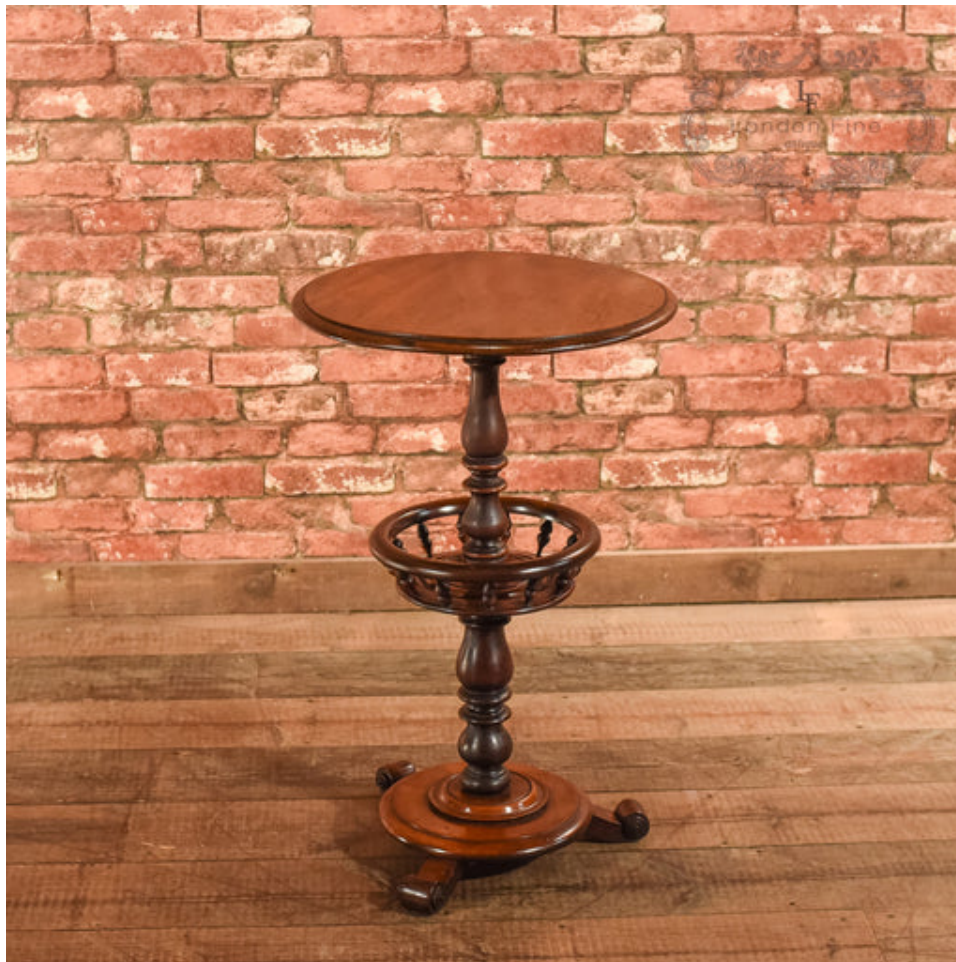

## Victorian Mahogany Side Table, c.1860

### DESCRIPTION

Our Stock # LFA-1345 This is an antique, Victorian 'ship's' table dating to c.1860. With nautical overtones, this delightful little side table stands proud on three feet with scrolled toes beneath a highly polished dish turned base plate. A stout turned column rising from the centre, supports the top as well as a flared, galleried under-tier, ideal for a ball of wool or two whilst knitting. The top displays good colour and grain detail to the choice mahogany and is finished with a moulded edge detail. Solid joints and stable, delivered waxed, polished and ready for the home.

### DIMENSIONS

Max Width: 46cm (18")  
Max Depth: 46cm (18")  
Max Height: 73cm (28.75")