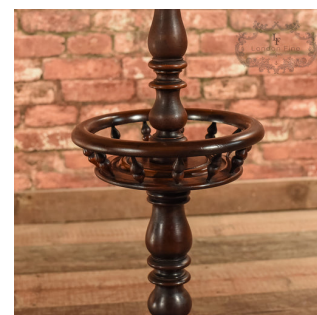

## Victorian Mahogany Side Table, c.1860

### DESCRIPTION

Our Stock # LFA-1345 This is an antique, Victorian 'ship's' table dating to c.1860. With nautical overtones, this delightful little side table stands proud on three feet with scrolled toes beneath a highly polished dish turned base plate. A stout turned column rising from the centre, supports the top as well as a flared, galleried under-tier, ideal for a ball of wool or two whilst knitting. The top displays good colour and grain detail to the choice mahogany and is finished with a moulded edge detail. Solid joints and stable, delivered waxed, polished and ready for the home.

### DIMENSIONS

Max Width: 46cm (18")  
Max Depth: 46cm (18")  
Max Height: 73cm (28.75")