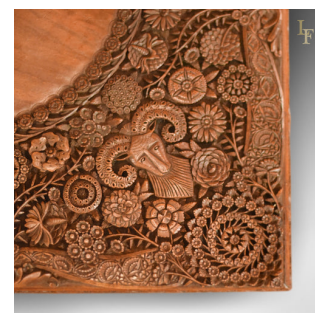

Victorian Carved Indian Tea Table, c.1900

DESCRIPTION

Our Stock # 10.1342

This is an antique, Victorian tea table dating to c.1900.

Based around symmetrical anchors of radial decoration at the corners and mid points, bearded goats heads and the inner ring of flower heads, the profusely carved rosettes vary in design in an astonishing array and complexity testament to the sheer skill of the artisan carver.

The carving continues in the edge detail and into the knees of the sinuous cabriole legs that terminate in ball and claw feet.

The centre of the table top displays a wonderful colour with good grain detail and a fine oiled finish.

Fascinating with aesthetic appeal, solid joints, delivered ready for the home.

Search [London Fine for #10.1342](#) , or scan the QR code for more photos and details

DIMENSIONS

Max Width: 53.5cm (21")

Max Depth: 53.5cm (21")