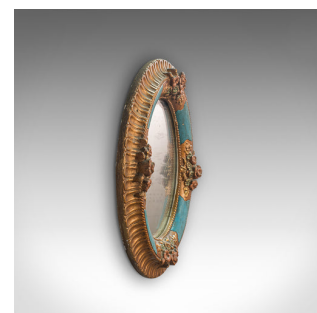

Antique Decorative Wall Mirror, German, Oval, Black Forest, Victorian, C.1900

DESCRIPTION

Our Stock # 18.7115

This is an antique decorative wall mirror. A German, plaster and gilt finished oval mirror in the manner of the Black Forest, dating to the late Victorian period, circa 1900.

- Pleasingly expressive and colourful form with Black Forest overtones
- Displays a desirable aged patina - minimal small losses under close inspection
- Plaster frame presents a decorative rim with prominent bouquets of painted flowers
- Predominantly gilt finished, lighter blues accentuate the frame
- Desirably aged mirror offers sought-after light foxing
- Sharp, bright reflection to the oval mirror plate
- Mounting wire to rear ideal for wall hanging

This is a delightful antique decorative wall mirror, with Schwarzwäld, or Black Forest appeal. Desirably aged, lightly foxed, the mirror is as useful today as it was over 100 years ago. Delivered polished and ready to hang.

Search [London Fine for #18.7115](#) , or scan the QR code for more photos and details

DIMENSIONS

- Max Width: 33.5cm (13.25")
- Max Depth: 5cm (2")
- Max Height: 35.5cm (14")
- Mirror Plate Width: 20cm (7.75")
- Mirror Plate Height: 25cm (9.75")