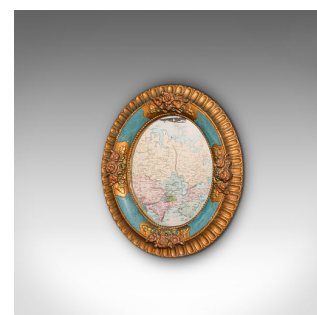

Antique Decorative Wall Mirror, German, Oval, Black Forest, Victorian, C.1900

DESCRIPTION

Our Stock # 18.7115

This is an antique decorative wall mirror. A German, plaster and gilt finished oval mirror in the manner of the Black Forest, dating to the late Victorian period, circa 1900.

- Pleasingly expressive and colourful form with Black Forest overtones
- Displays a desirable aged patina - minimal small losses under close inspection
- Plaster frame presents a decorative rim with prominent bouquets of painted flowers
- Predominantly gilt finished, lighter blues accentuate the frame
- Desirably aged mirror offers sought-after light foxing
- Sharp, bright reflection to the oval mirror plate
- Mounting wire to rear ideal for wall hanging

This is a delightful antique decorative wall mirror, with Schwarzwäld, or Black Forest appeal. Desirably aged, lightly foxed, the mirror is as useful today as it was over 100 years ago. Delivered polished and ready to hang.

Search [London Fine for #18.7115](#) , or scan the QR code for more photos and details

DIMENSIONS

- Max Width: 33.5cm (13.25")
- Max Depth: 5cm (2")
- Max Height: 35.5cm (14")
- Mirror Plate Width: 20cm (7.75")
- Mirror Plate Height: 25cm (9.75")