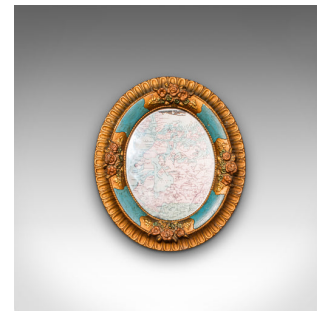

Antique Decorative Wall Mirror, German, Oval, Black Forest, Victorian, C.1900

DESCRIPTION

Our Stock # 18.7115

This is an antique decorative wall mirror. A German, plaster and gilt finished oval mirror in the manner of the Black Forest, dating to the late Victorian period, circa 1900.

- Pleasingly expressive and colourful form with Black Forest overtones
- Displays a desirable aged patina - minimal small losses under close inspection
- Plaster frame presents a decorative rim with prominent bouquets of painted flowers
- Predominantly gilt finished, lighter blues accentuate the frame
- Desirably aged mirror offers sought-after light foxing
- Sharp, bright reflection to the oval mirror plate
- Mounting wire to rear ideal for wall hanging

This is a delightful antique decorative wall mirror, with Schwarzwäld, or Black Forest appeal. Desirably aged, lightly foxed, the mirror is as useful today as it was over 100 years ago. Delivered polished and ready to hang.

Search [London Fine for #18.7115](#) , or scan the QR code for more photos and details

DIMENSIONS

- Max Width: 33.5cm (13.25")
- Max Depth: 5cm (2")
- Max Height: 35.5cm (14")
- Mirror Plate Width: 20cm (7.75")
- Mirror Plate Height: 25cm (9.75")