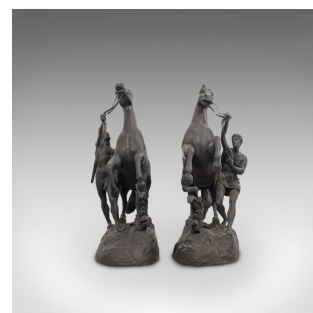

Collectible Antique Pair, Marly Horses, French, Bronze, Equine, Statue, Coustou

DESCRIPTION

Our Stock # 18.7160

This is a dashing, collectible antique pair of Marly horses. A French, bronze equine statue in the manner of Guillaume Coustou (1677-1746), dating to the late 19th century, circa 1900.

- Excellent representations of the famous Marly horses - on display in the Louvre
- Each displaying a desirable aged patina - pleasingly natural finish
- Appreciably heavy bronze in very good original condition
- Weighing 7.74kg and 7.70kg respectively (approximately 17lb each)
- Two horses rear up as their grooms struggle to contain their inherent power
- The majesty of each horse resplendent with their sense of dynamism
- Defined, muscular haunches beneath detailed horse tack
- Further embellished with flowing manes and swishing tails
- Each groom with a look of surprise and fear at the ensuing situation
- Representative miniature leather reigns unite them with the animal
- The originals commissioned by King Louis XV, for the gardens of the Chateau de Marly

Marly

Search [London Fine for #18.7160](#), or scan the QR code for more photos and details

DIMENSIONS

Max Width: 35cm (13.75")

Max Depth: 14cm (5.5")

Max Height: 38cm (15")

LIST PRICE

£5,350.00