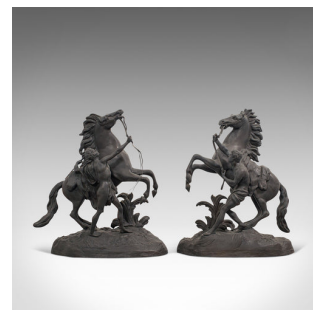

Collectible Antique Pair, Marly Horses, French, Bronze, Equine, Statue, Coustou

DESCRIPTION

Our Stock # 18.7160

This is a dashing, collectible antique pair of Marly horses. A French, bronze equine statue in the manner of Guillaume Coustou (1677-1746), dating to the late 19th century, circa 1900.

- Excellent representations of the famous Marly horses - on display in the Louvre
- Each displaying a desirable aged patina - pleasingly natural finish
- Appreciably heavy bronze in very good original condition
- Weighing 7.74kg and 7.70kg respectively (approximately 17lb each)
- Two horses rear up as their grooms struggle to contain their inherent power
- The majesty of each horse resplendent with their sense of dynamism
- Defined, muscular haunches beneath detailed horse tack
- Further embellished with flowing manes and swishing tails
- Each groom with a look of surprise and fear at the ensuing situation
- Representative miniature leather reigns unite them with the animal
- The originals commissioned by King Louis XV, for the gardens of the Chateau de Marly

Marly

Search [London Fine for #18.7160](#), or scan the QR code for more photos and details

DIMENSIONS

Max Width: 35cm (13.75")

Max Depth: 14cm (5.5")

Max Height: 38cm (15")

LIST PRICE

£5,350.00