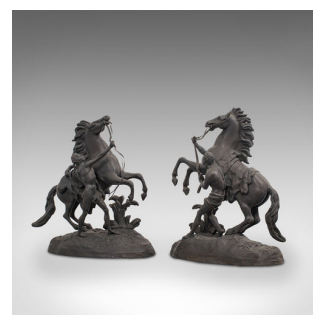

Collectible Antique Pair, Marly Horses, French, Bronze, Equine, Statue, Coustou

DESCRIPTION

Our Stock # 18.7160

This is a dashing, collectible antique pair of Marly horses. A French, bronze equine statue in the manner of Guillaume Coustou (1677-1746), dating to the late 19th century, circa 1900.

- Excellent representations of the famous Marly horses - on display in the Louvre
- Each displaying a desirable aged patina - pleasingly natural finish
- Appreciably heavy bronze in very good original condition
- Weighing 7.74kg and 7.70kg respectively (approximately 17lb each)
- Two horses rear up as their grooms struggle to contain their inherent power
- The majesty of each horse resplendent with their sense of dynamism
- Defined, muscular haunches beneath detailed horse tack
- Further embellished with flowing manes and swishing tails
- Each groom with a look of surprise and fear at the ensuing situation
- Representative miniature leather reigns unite them with the animal
- The originals commissioned by King Louis XV, for the gardens of the Chateau de Marly

Marly

Search [London Fine for #18.7160](#), or scan the QR code for more photos and details

DIMENSIONS

Max Width: 35cm (13.75")

Max Depth: 14cm (5.5")

Max Height: 38cm (15")

LIST PRICE

£5,350.00