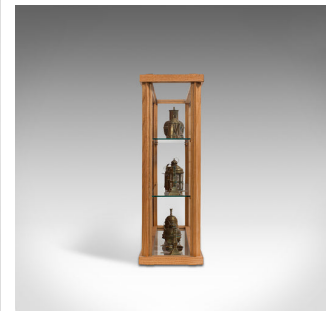

Antique Showcase Collection, Miniatures, Brass, Victorian, Collectible, Display

DESCRIPTION

Our Stock # 18.7184

This is a charming antique showcase collection of miniatures. An English, brass and copper set of Victorian collectibles with later display cabinet, dating to the late 19th century and later, circa 1900.

- Diminutive but fascinating collection of antique miniatures
- Displaying a desirable aged patina - pleasing weathering and light tarnish present
- 26 detailed pieces with brass and copper vessels, urns and miscellany
- Presented within a later pine and glass display cabinet
- Sliding door to rear aids access to the removable glass shelves

This is an appealing antique collection of miniatures, with an abundance of Victorian charm. Delivered polished and ready to showcase.

Search [London Fine for #18.7184](#), or scan the QR code for more photos and details

DIMENSIONS

Max Width: 48cm (19")

Max Depth: 13cm (5")

Max Height: 38cm (15")