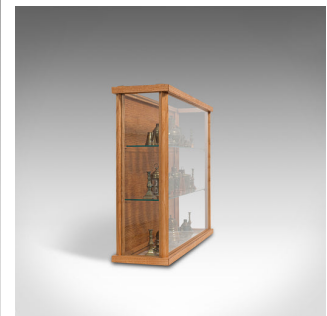

Antique Showcase Collection, Miniatures, Brass, Victorian, Collectible, Display

DESCRIPTION

Our Stock # 18.7184

This is a charming antique showcase collection of miniatures. An English, brass and copper set of Victorian collectibles with later display cabinet, dating to the late 19th century and later, circa 1900.

- Diminutive but fascinating collection of antique miniatures
- Displaying a desirable aged patina - pleasing weathering and light tarnish present
- 26 detailed pieces with brass and copper vessels, urns and miscellany
- Presented within a later pine and glass display cabinet
- Sliding door to rear aids access to the removable glass shelves

This is an appealing antique collection of miniatures, with an abundance of Victorian charm. Delivered polished and ready to showcase.

Search [London Fine for #18.7184](#), or scan the QR code for more photos and details

DIMENSIONS

Max Width: 48cm (19")

Max Depth: 13cm (5")

Max Height: 38cm (15")