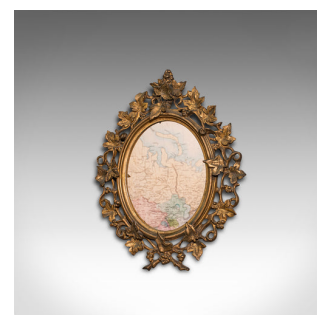

Antique Festive Mirror, English, Giltwood, Glass, Winter, Victorian, Circa 1860

**DESCRIPTION**

Our Stock # 18.7205

This is an antique festive mirror. An English, giltwood and glass Christmas or winter mirror, dating to the Victorian period, circa 1860.

- Intriguing example of festive Victorian decor
- Displaying a desirable aged patina - some small losses to be observed upon frame
- Striking giltwood radiates warm golden tones
- Desirably aged mirror plate with light foxing and clear, sharp reflection
- Highly ornate frame with pierced winter leaf motif
- Ready to hang with mounting wire to rear

This is a wonderfully ornate antique festive mirror. Midwinter taste with year-round appeal. Delivered polished and ready to hang.

Search [London Fine for #18.7205](#), or scan the QR code for more photos and details

DIMENSIONS

Max Width: 31.5cm (12.5")

Max Depth: 3.5cm (1.5")

Max Height: 39cm (15.25")

Mirror Plate Width: 15.5cm (6")

Mirror Plate Height: 21cm (8.25")