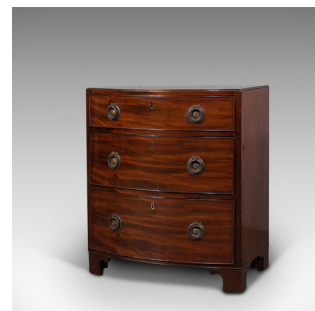

Compact Antique Chest of Drawers, English, Mahogany, Bedside Stand, Georgian

DESCRIPTION

Our Stock # 18.7297

This is a superb, compact antique chest of drawers. An English, mahogany bedside stand, dating to the Georgian period, circa 1780.

- An abundance of Georgian appeal with striking mahogany stocks
- Displaying a desirable aged patina
- Select mahogany beams with fine grain interest
- Rich russet hues dazzle beneath a wax polish finish
- Delightful bow-front form with generously sized top
- Arranged as three graduated drawers, each dressed with an inset brass lined lock – key absent
- Pairs of circular drop handles sit above decorative backing plates replete with small bows
- The drawer fronts further distinguished with cockbeaded borders
- Drawer linings in select oak offering wisps of medullary rays
- Raised upon dashing, shaped ogee bracket feet

Search [London Fine for #18.7297](#) , or scan the QR code for more photos and details

DIMENSIONS

Max Width: 61cm (24")
Max Depth: 40.5cm (16")
Max Height: 71cm (28")