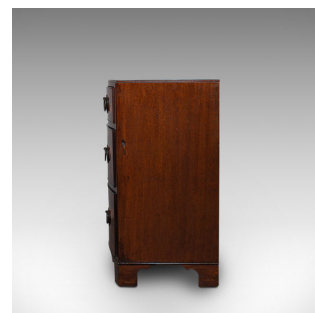

Compact Antique Chest of Drawers, English, Mahogany, Bedside Stand, Georgian

DESCRIPTION

Our Stock # 18.7297

This is a superb, compact antique chest of drawers. An English, mahogany bedside stand, dating to the Georgian period, circa 1780.

- An abundance of Georgian appeal with striking mahogany stocks
- Displaying a desirable aged patina
- Select mahogany beams with fine grain interest
- Rich russet hues dazzle beneath a wax polish finish
- Delightful bow-front form with generously sized top
- Arranged as three graduated drawers, each dressed with an inset brass lined lock – key absent
- Pairs of circular drop handles sit above decorative backing plates replete with small bows
- The drawer fronts further distinguished with cockbeaded borders
- Drawer linings in select oak offering wisps of medullary rays
- Raised upon dashing, shaped ogee bracket feet

Search [London Fine for #18.7297](#) , or scan the QR code for more photos and details

DIMENSIONS

Max Width: 61cm (24")
Max Depth: 40.5cm (16")
Max Height: 71cm (28")