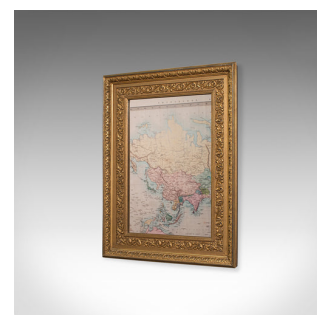

Vintage Wall Mirror, English, Giltwood, Glass, Hall, Jacobean Revival, C.1950

**DESCRIPTION**

Our Stock # 18.7311

This is vintage wall mirror. An English, giltwood and glass hall mirror with Jacobean revival overtones, dating to the mid 20th century, circa 1950.

- Deeply framed mirror with copious decoration
- Displaying a desirable aged patina and in very good vintage order
- Giltwood frame shows bright golden tones
- Mirror plate in good original order with minimal foxing
- Outer frame decorated with an ornate leaf and shield pattern
- Secondary inset border of scrolled leaf motif
- The mirror offering a clear, bright reflection
- Ready to display with mounting wire to the rear

This is a charming vintage wall mirror, with overt Jacobean revival taste and rich colouration. Delivered polished and ready for the wall.

Search [London Fine for #18.7311](#) , or scan the QR code for more photos and details

**DIMENSIONS**

Max Width: 41cm (16.25")

Max Depth: 6cm (2.25")

Max Height: 55cm (21.75")

Mirror Plate Width: 25.5cm (10")

Mirror Plate Height: 39cm (15.25")

**LIST PRICE**

£395.00