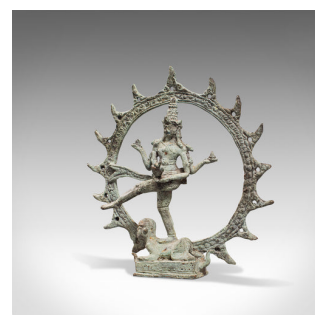

## Antique Shiva Nataraja Figure, Indian, Chola Bronze, Mystic Statue, 17th Century

### DESCRIPTION

Our Stock # 18.7228

This is a beguiling antique Shiva Nataraja figure. An Indian, bronze mystic statue standing upon Apasmarapurusa or the 'Dwarf of Ignorance', dating to the 17th century. Centuries old and beautifully aged, this figure depicts Shiva as the lord of dance and dramatic arts. A staple of Shivaism, a celebration of Shiva as the supreme being.

- Displaying a desirable aged patina - natural weathering offering copious interest
- Chola bronze with 400 years of patination and striking colouration
- Shiva presented with a Nyastra dance pose, standing upon the right leg with the left raised
- Circular Agni or fire motif surrounding the whole
- The figure stands upon a prone rendition of Apasmarapurusa, signifying ignorance

### DIMENSIONS

Max Width: 22.5cm (8.75")  
Max Depth: 7cm (2.75")  
Max Height: 23.5cm (9.25")