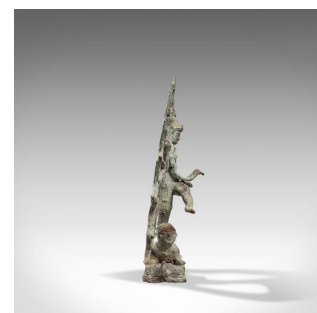

Antique Shiva Nataraja Figure, Indian, Chola Bronze, Mystic Statue, 17th Century

DESCRIPTION

Our Stock # 18.7228

This is a beguiling antique Shiva Nataraja figure. An Indian, bronze mystic statue standing upon Apasmarapurusa or the 'Dwarf of Ignorance', dating to the 17th century.

Centuries old and beautifully aged, this figure depicts Shiva as the lord of dance and dramatic arts. A staple of Shivaism, a celebration of Shiva as the supreme being.

- Displaying a desirable aged patina - natural weathering offering copious interest
- Chola bronze with 400 years of patination and striking colouration
- Shiva presented with a Nyastra dance pose, standing upon the right leg with the left raised
- Circular Agni or fire motif surrounding the whole
- The figure stands upon a prone rendition of Apasmarapurusa, signifying ignorance

This is a striking, historically fascinating antique Shiva Nataraja figure. Steeped in Eastern mysticism and weathered beyond compare, this is a superb collectible statue and a conversation piece. Delivered ready to showcase.

Search [London Fine for #18.7228](#), or scan the QR code for more photos and details

DIMENSIONS

Max Width: 22.5cm (8.75")

Max Depth: 7cm (2.75")

Max Height: 23.5cm (9.25")