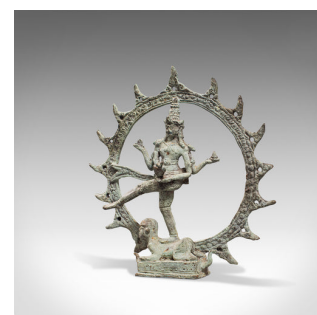

Antique Shiva Nataraja Figure, Indian, Chola Bronze, Mystic Statue, 17th Century

DESCRIPTION

Our Stock # 18.7228

This is a beguiling antique Shiva Nataraja figure. An Indian, bronze mystic statue standing upon Apasmarapurusa or the 'Dwarf of Ignorance', dating to the 17th century.

Centuries old and beautifully aged, this figure depicts Shiva as the lord of dance and dramatic arts. A staple of Shivaism, a celebration of Shiva as the supreme being.

- Displaying a desirable aged patina - natural weathering offering copious interest
- Chola bronze with 400 years of patination and striking colouration
- Shiva presented with a Nyastra dance pose, standing upon the right leg with the left raised
- Circular Agni or fire motif surrounding the whole
- The figure stands upon a prone rendition of Apasmarapurusa, signifying ignorance

This is a striking, historically fascinating antique Shiva Nataraja figure. Steeped in Eastern mysticism and weathered beyond compare, this is a superb collectible statue and a conversation piece. Delivered ready to showcase.

Search [London Fine for #18.7228](#), or scan the QR code for more photos and details

DIMENSIONS

Max Width: 22.5cm (8.75")

Max Depth: 7cm (2.75")

Max Height: 23.5cm (9.25")