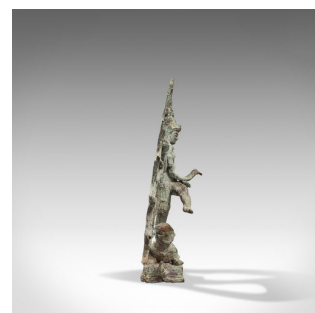

## Antique Shiva Nataraja Figure, Indian, Chola Bronze, Mystic Statue, 17th Century

### DESCRIPTION

Our Stock # 18.7228

This is a beguiling antique Shiva Nataraja figure. An Indian, bronze mystic statue standing upon Apasmarapurusa or the 'Dwarf of Ignorance', dating to the 17th century. Centuries old and beautifully aged, this figure depicts Shiva as the lord of dance and dramatic arts. A staple of Shivaism, a celebration of Shiva as the supreme being.

- Displaying a desirable aged patina - natural weathering offering copious interest
- Chola bronze with 400 years of patination and striking colouration
- Shiva presented with a Nyastra dance pose, standing upon the right leg with the left raised
- Circular Agni or fire motif surrounding the whole
- The figure stands upon a prone rendition of Apasmarapurusa, signifying ignorance

This is a striking, historically fascinating antique Shiva Nataraja figure. Steeped in Eastern mysticism and weathered beyond compare, this is a superb collectible statue and a conversation piece. Delivered ready to showcase.