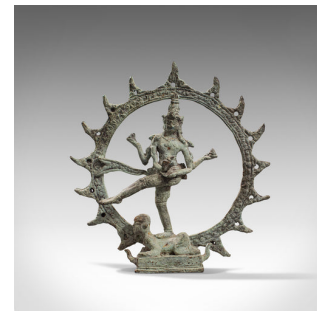

Antique Shiva Nataraja Figure, Indian, Chola Bronze, Mystic Statue, 17th Century

DESCRIPTION

Our Stock # 18.7228

This is a beguiling antique Shiva Nataraja figure. An Indian, bronze mystic statue standing upon Apasmarapurusa or the 'Dwarf of Ignorance', dating to the 17th century.

Centuries old and beautifully aged, this figure depicts Shiva as the lord of dance and dramatic arts. A staple of Shivaism, a celebration of Shiva as the supreme being.

- Displaying a desirable aged patina - natural weathering offering copious interest
- Chola bronze with 400 years of patination and striking colouration
- Shiva presented with a Nyastra dance pose, standing upon the right leg with the left raised
- Circular Agni or fire motif surrounding the whole
- The figure stands upon a prone rendition of Apasmarapurusa, signifying ignorance

This is a striking, historically fascinating antique Shiva Nataraja figure. Steeped in Eastern mysticism and weathered beyond compare, this is a superb collectible statue and a conversation piece. Delivered ready to showcase.

Search [London Fine for #18.7228](#), or scan the QR code for more photos and details

DIMENSIONS

Max Width: 22.5cm (8.75")

Max Depth: 7cm (2.75")

Max Height: 23.5cm (9.25")