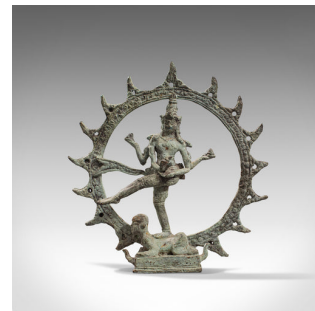

## Antique Shiva Nataraja Figure, Indian, Chola Bronze, Mystic Statue, 17th Century

### DESCRIPTION

Our Stock # 18.7228

This is a beguiling antique Shiva Nataraja figure. An Indian, bronze mystic statue standing upon Apasmarapurusa or the 'Dwarf of Ignorance', dating to the 17th century. Centuries old and beautifully aged, this figure depicts Shiva as the lord of dance and dramatic arts. A staple of Shivaism, a celebration of Shiva as the supreme being.

- Displaying a desirable aged patina - natural weathering offering copious interest
- Chola bronze with 400 years of patination and striking colouration
- Shiva presented with a Nyastra dance pose, standing upon the right leg with the left raised
- Circular Agni or fire motif surrounding the whole
- The figure stands upon a prone rendition of Apasmarapurusa, signifying ignorance

### DIMENSIONS

Max Width: 22.5cm (8.75")  
Max Depth: 7cm (2.75")  
Max Height: 23.5cm (9.25")