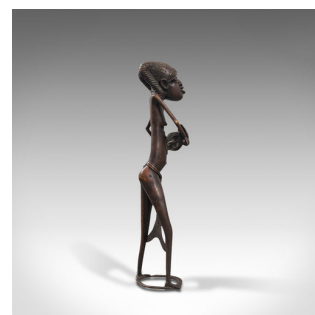

Tall Antique Tribal Figure, West African, Benin Kingdom, Female Statue, C.1900

**DESCRIPTION**

Our Stock # 18.7275

This is a tall antique tribal figure. A West African, bronze Benin Kingdom female statue, dating to the late 19th century, circa 1900.

- Superb example of West African tribal sculpture
- Displaying a desirable aged patina and in very good antique order
- Bronze shows sought after natural weathering through dark russet hues
- Of female form with tribal or traditional voodoo ceremonial dance paddles in hand
- Long tail fin decorative belt a distinctive touch
- Standing upon a hollow circular base

This is a fascinating antique tribal figure, conjuring images of traditional Voodoo celebration and West African decorative appeal. Delivered polished and ready to display.

Search [London Fine for #18.7275](#), or scan the QR code for more photos and details

DIMENSIONS

Max Width: 15cm (6")

Max Depth: 12cm (4.75")

Max Height: 52cm (20.5")