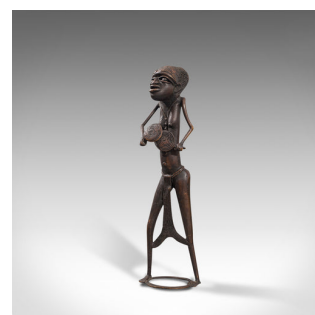

Tall Antique Tribal Figure, West African, Benin Kingdom, Female Statue, C.1900

**DESCRIPTION**

Our Stock # 18.7275

This is a tall antique tribal figure. A West African, bronze Benin Kingdom female statue, dating to the late 19th century, circa 1900.

- Superb example of West African tribal sculpture
- Displaying a desirable aged patina and in very good antique order
- Bronze shows sought after natural weathering through dark russet hues
- Of female form with tribal or traditional voodoo ceremonial dance paddles in hand
- Long tail fin decorative belt a distinctive touch
- Standing upon a hollow circular base

This is a fascinating antique tribal figure, conjuring images of traditional Voodoo celebration and West African decorative appeal. Delivered polished and ready to display.

Search [London Fine for #18.7275](#), or scan the QR code for more photos and details

DIMENSIONS

Max Width: 15cm (6")

Max Depth: 12cm (4.75")

Max Height: 52cm (20.5")