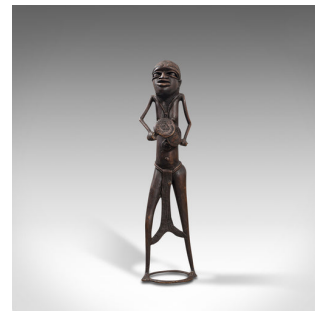

Tall Antique Tribal Figure, West African, Benin Kingdom, Female Statue, C.1900

**DESCRIPTION**

Our Stock # 18.7275

This is a tall antique tribal figure. A West African, bronze Benin Kingdom female statue, dating to the late 19th century, circa 1900.

- Superb example of West African tribal sculpture
- Displaying a desirable aged patina and in very good antique order
- Bronze shows sought after natural weathering through dark russet hues
- Of female form with tribal or traditional voodoo ceremonial dance paddles in hand
- Long tail fin decorative belt a distinctive touch
- Standing upon a hollow circular base

This is a fascinating antique tribal figure, conjuring images of traditional Voodoo celebration and West African decorative appeal. Delivered polished and ready to display.

Search [London Fine for #18.7275](#), or scan the QR code for more photos and details

DIMENSIONS

Max Width: 15cm (6")

Max Depth: 12cm (4.75")

Max Height: 52cm (20.5")